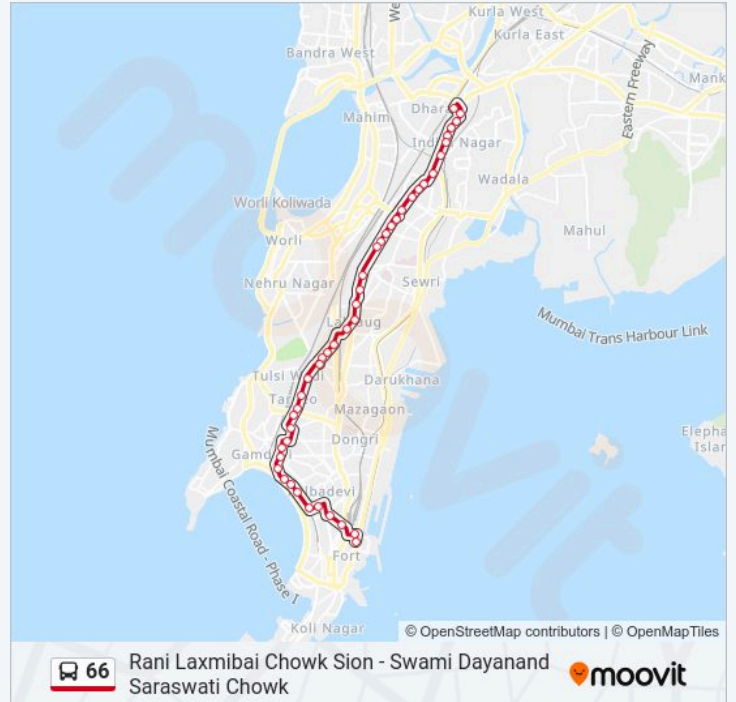

### 66 bus Info

**Direction:** Swami Dayanand Saraswati Chowk

**Stops:** 44

**Trip Duration:** 39 min

**Line Summary:**

Saifee Hospital

Sk Patil Garden

S.K.Patil Garden

Marine Lines Station (E)

Princess Street

Vasudev Balwant Phadke Chowk

Chhatrapati Shivaji Maharaj Terminus

Chhatrapati Shivaji Maharaj Terminus (G.P.O.)

Swami Dyanand Saraswati Chowk (Fort)

66 bus time schedules and route maps are available in an offline PDF at [moovitapp.com](https://moovitapp.com). Use the Moovit App to see live bus times, train schedule or subway schedule, and step-by-step directions for all public transit in Mumbai.