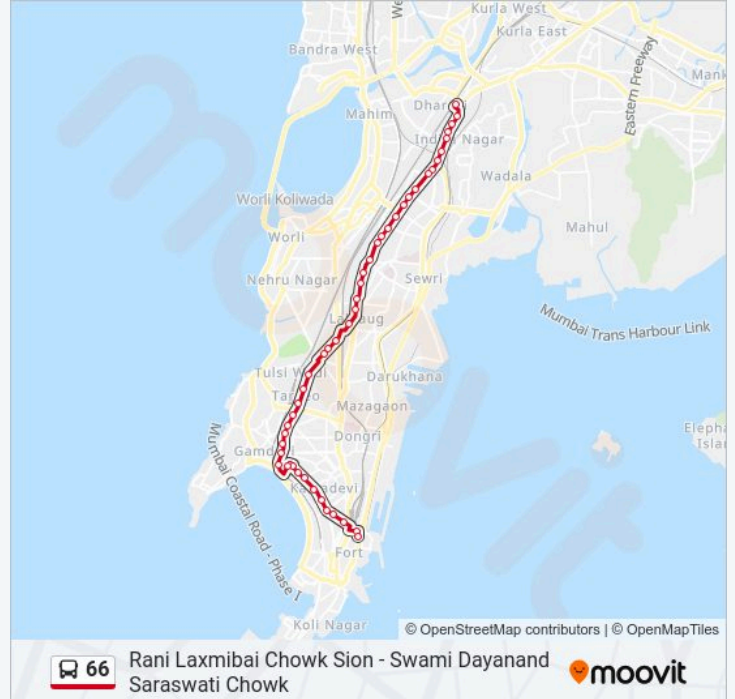

Maheshwari Udyan (Kings Circle)

Matunga Police Station

Gandhi Market Matunga

Lokmanya Tilak Hospital (Sion)

Lokmanya Tilak Hospital / Sion Hospital Flyover

Jain Society

Rani Laxmibai Chowk Sion

Rani Laxmibai Chowk Sion

Rani Laxmibai Chowk Sion - Swami Dayanand  
Saraswati Chowk

**Direction: Swami Dayanand Saraswati Chowk**

44 stops

[VIEW LINE SCHEDULE](#)

Rani Laxmibai Chowk Sion

Rani Laxmibai Chowk Sion

Rani Laxmibai Chowk Sion