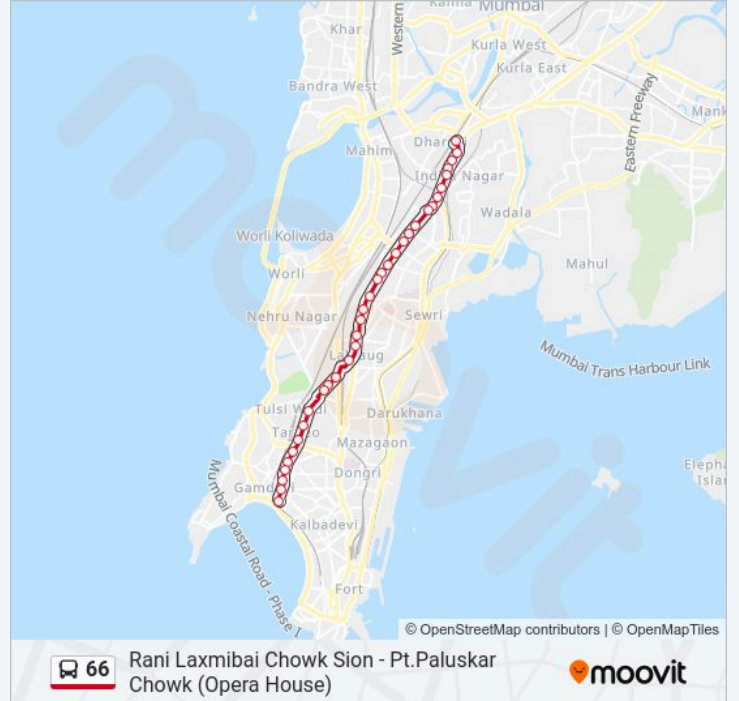

Rani Laxmibai Chowk Sion - Pt.Paluskar Chowk (Opera House)

Get The App

The 66 bus line (Rani Laxmibai Chowk Sion - Pt.Paluskar Chowk (Opera House)) has 2 routes. For regular weekdays, their operation hours are:

Direction: Pt.Paluskar Chowk (Opera House)

35 stops

[VIEW LINE SCHEDULE](#)

- Rani Laxmibai Chowk Sion
- Rani Laxmibai Chowk Sion
- Rani Laxmibai Chowk Sion
- Jain Society
- Lokmanya Tilak Hospital / Sion Hospital Flyover
- Lokmanya Tilak Hospital (Sion)
- Gandhi Market Matunga
- Maheshwari Udyan (Kings Circle)
- Maheshwari Udyan
- Kapole Niwas / J.N. Verma Chowk
- Ruia College
- Khodadad Circle (Dadar T.T.)
- Khodadad Circle (Dadar T.T.)
- Dadar Post Office
- Chitra Cinema
- Shinde Wadi
- Hindmata Cinema (Dadar)
- Madkebuwa Chowk (Parel)
- Parel Workshop
- Bharatmata Cinema

Maheshwari Udyan

Maheshwari Udyan (Kings Circle)

Matunga Police Station

Gandhi Market Matunga

Lokmanya Tilak Hospital (Sion)

Lokmanya Tilak Hospital / Sion Hospital Flyover

Jain Society

Rani Laxmibai Chowk Sion

Rani Laxmibai Chowk Sion

66 bus time schedules and route maps are available in an offline PDF at moovitapp.com. Use the Moovit App to see live bus times, train schedule or subway schedule, and step-by-step directions for all public transit in Mumbai.