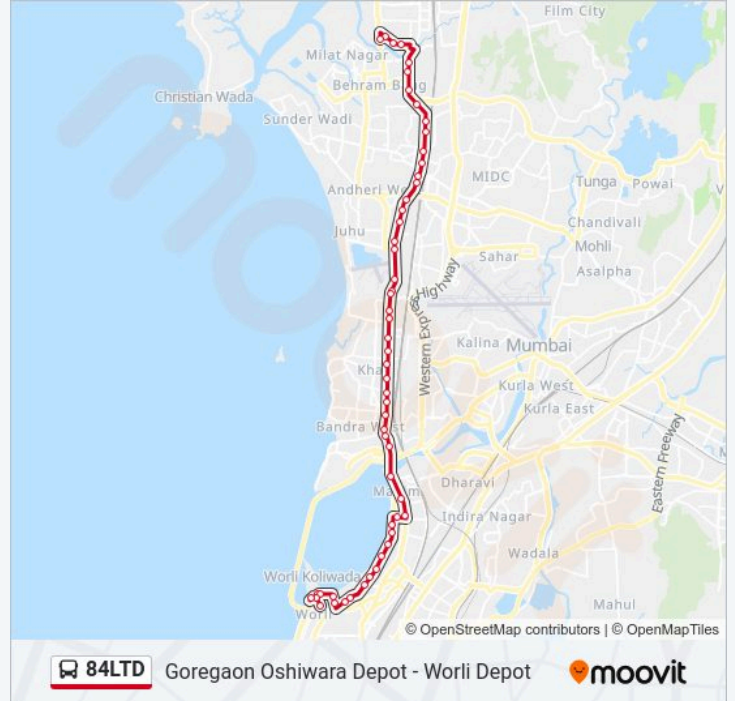

Ajit Glass Factory

Oshiwara Bridge

Best Nagar

Best Nagar

Bhagatsingh Nagar / Sejal Park

Direction: Worli Depot

54 stops

[VIEW LINE SCHEDULE](#)