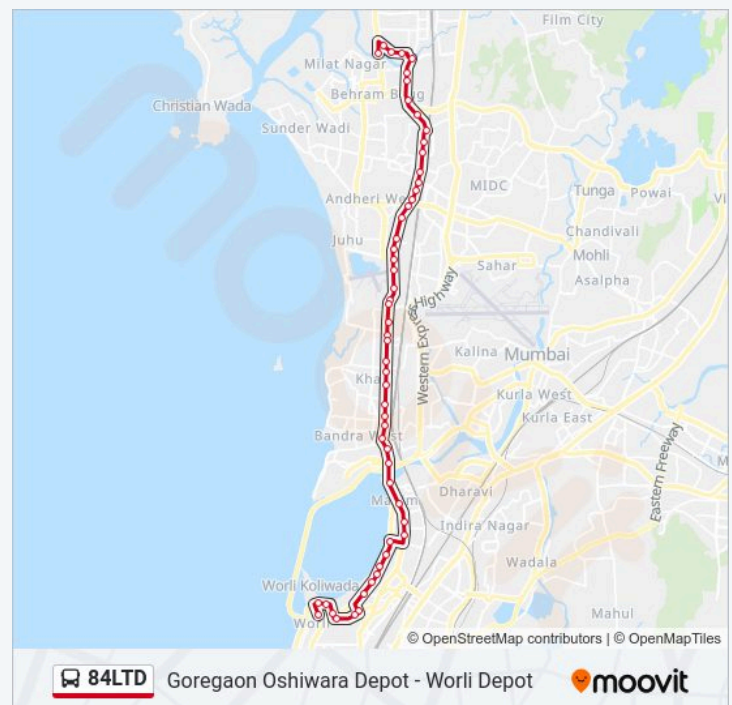

84LTD bus Info**Direction:** Worli Depot**Stops:** 54**Trip Duration:** 61 min**Line Summary:**

Saint Teresa Convent School

Khar Police Station

Khar Station (W) Road

Old Khar

National College

Bandra Talkies / Shroff Eye Hospital