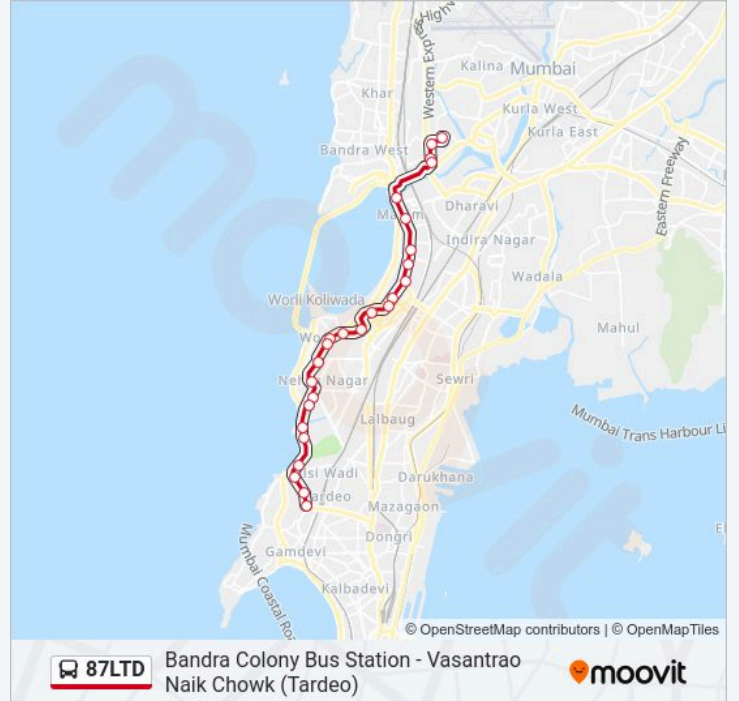

87LTD bus Info

Direction: Vasantrao Naik Chowk (Tardeo)

Stops: 26

Trip Duration: 30 min

Line Summary:

Aacharya Atre Chowk / Worli Naka

Jarimari Mata Mandir / S.T Office

Nehru Planetarium (Worli) / N.S.C.I.

Nehru Planetarium N.S.C.I (Worli)

Vatsalabai Desai Chowk (Haji Ali)

Vatsalabai Desai Chowk (Haji Ali)

Air Condition Market / Heera Panna Market

Vasantrao Naik Chowk (Tardeo)

87LTD bus time schedules and route maps are available in an offline PDF at moovitapp.com. Use the Moovit App to see live bus times, train schedule or subway schedule, and step-by-step directions for all public transit in Mumbai.