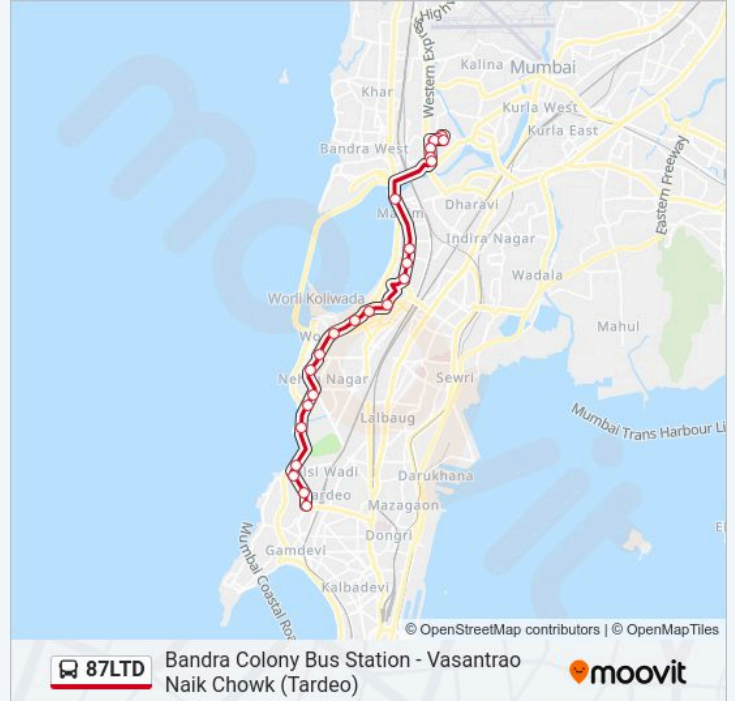

87LTD bus Info

Direction: Bandra Colony Bus Station

Stops: 24

Trip Duration: 27 min

Line Summary:

Chetana College (Bandra E)

Collector Office (Bandra-E)

R.N.A Complex

Bandra Colony Bus Station

Bandra Colony Bus Station - Vasantrao Naik Chowk (Tardeo)

Direction: Vasantrao Naik Chowk (Tardeo)

26 stops

[VIEW LINE SCHEDULE](#)

Bandra Colony Bus Station

Chetana College (Bandra E)