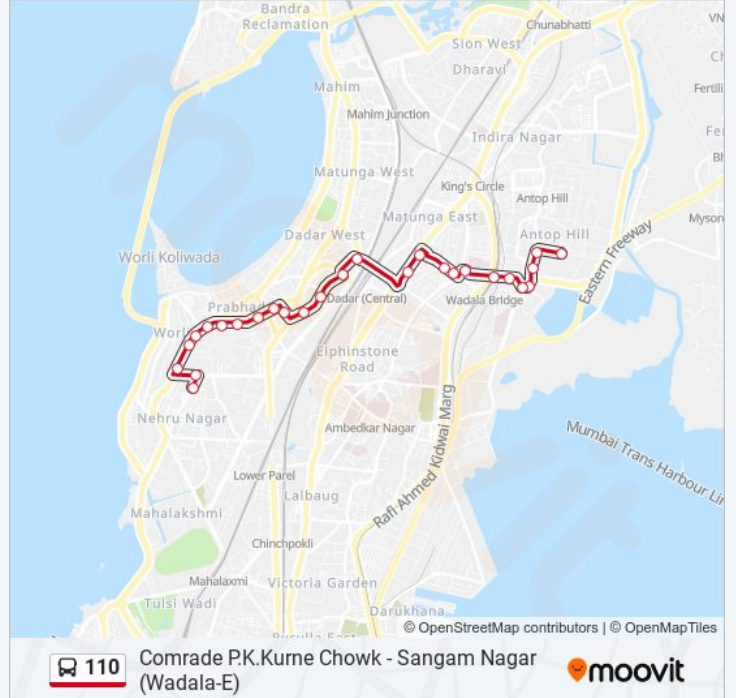

Babasaheb Worlikar Chowk / Passport Office

Passport Office (Worli)

Dr.Ravindra Kulkarni Chowk (Sasmira- Worli)

Doordarshan

Comrade P.K.Kurne Chowk

Comrade P.K.Kurne Chowk

Direction: Sangam Nagar (Wadala-E)

26 stops

[VIEW LINE SCHEDULE](#)

Comrade P.K.Kurne Chowk

Comrade P.K.Kurne Chowk

Doordarshan

Dr.Ravindra Kulkarni Chowk (Sasmira- Worli)

Passport Office (Worli)

Babasaheb Worlikar Chowk (Century Bazar)

Gammon House / Standard Mill

Ravindra Natya Mandir / Prabhadevi

Khed Galli / Siddhivinayak Mandir

Khed Galli / Siddhivinayak Mandir

Dadar Police Station

Shardashram Vidyamandir

Kabutarkhana

Veer Hutatma Bhai Kotwal Udyan (Plaza)

Khodadad Circle (Dadar T.T.)

Ruia College

Five Gardens

Wadala Church

110 bus Time Schedule

Sangam Nagar (Wadala-E) Route Timetable:

Sunday	00:07 - 22:20
Monday	00:07 - 22:20
Tuesday	00:07 - 22:20
Wednesday	00:07 - 22:20
Thursday	00:07 - 22:20
Friday	00:07 - 22:20
Saturday	00:07 - 22:20

110 bus Info

Direction: Sangam Nagar (Wadala-E)

Stops: 26

Trip Duration: 20 min

Line Summary: