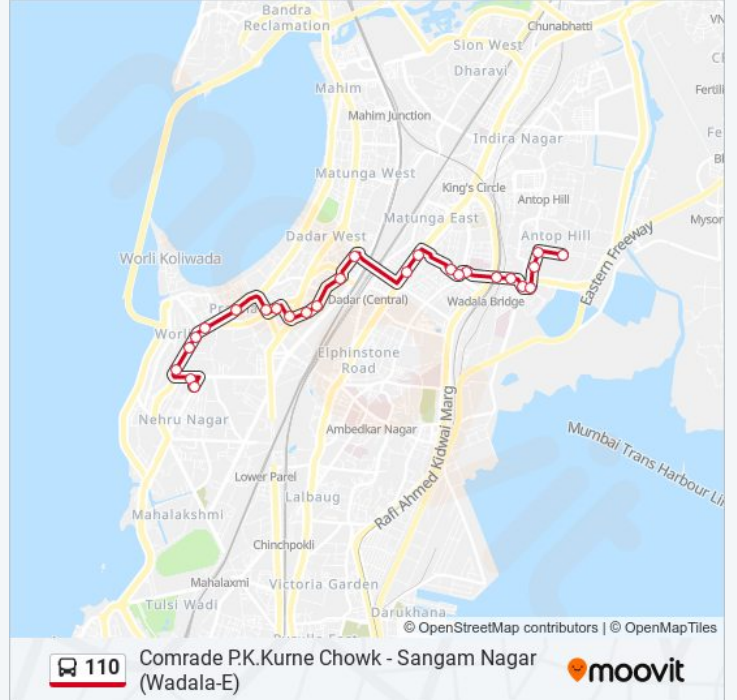

Wadala Church

Wadala Fly Over Bridge

Wadala Flyover Bridge

B.P.T. Colony

Barkat Ali June

Barkatali Dargah

Indian Hume Pipe Company

Sangam Nagar (Wadala-E)

110 bus time schedules and route maps are available in an offline PDF at moovitapp.com. Use the [Moovit App](#) to see live bus times, train schedule or subway schedule, and step-by-step directions for all public transit in Mumbai.

[About Moovit](#) • [MaaS Solutions](#) • [Supported Countries](#) • [Mooviter Community](#)

© 2024 Moovit - All Rights Reserved

Check Live Arrival Times