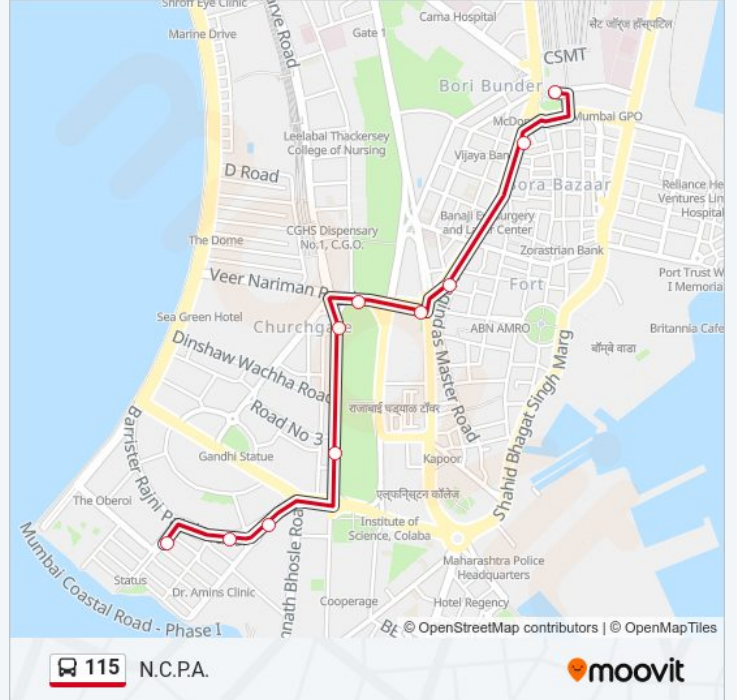

Use the Moovit App to find the closest 115 bus station near you and find out when is the next 115 bus arriving.

Direction: Chhatrapati Shivaji Maharaj Terminus (C.S.M.T.)

11 stops

[VIEW LINE SCHEDULE](#)

115 bus Info

Direction: Chhatrapati Shivaji Maharaj Terminus (C.S.M.T.)

Stops: 11

Trip Duration: 8 min

Line Summary:

Direction: N.C.P.A.

10 stops

[VIEW LINE SCHEDULE](#)

115 bus Time Schedule

N.C.P.A. Route Timetable:

Sunday	08:10 - 11:45
Monday	08:10 - 11:45
Tuesday	08:10 - 11:45
Wednesday	08:10 - 11:45
Thursday	08:10 - 11:45
Friday	08:10 - 11:45
Saturday	08:10 - 11:45

115 bus Info

Direction: N.C.P.A.

Stops: 10

Trip Duration: 6 min

Line Summary:

115 bus time schedules and route maps are available in an offline PDF at moovitapp.com. Use the [Moovit App](#) to see live bus times, train schedule or subway schedule, and step-by-step directions for all public transit in Mumbai.