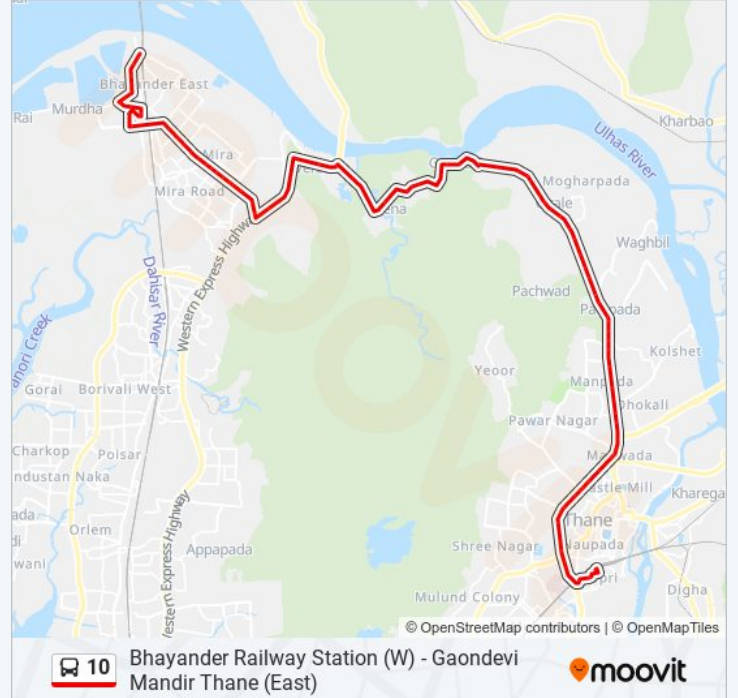

Waghbil Naka

Panchamrut

Vijay Garden

Muchhala College

Anand Nagar

Sainath Nagar

Kasarvadavli

Tieten Medicity Thane

Ovala Gaon

Shriram Hospital

Vihang Hills

Poushmata Mandir

Lodha Complex

Bhainder Pada

Imperial Square

Jagannath Mahadev Temple

Gaimukh

Gaimukh Jakat Naka

Cocacola Company

Vardan LOK Ashram

Kajupada

Chena Bridge

Fountain Hotel / Varsova Bridge

Varsova Jain Mandir

Ghodbunder Village

Ghodbunder Village Junction

Western Hotel (Laxmi Baug)

Kashigaon

Kashimira Police Station

Kashimira

Punjab Foundry / Sahyadri Nagar

Pleasant Park

Hatkesh