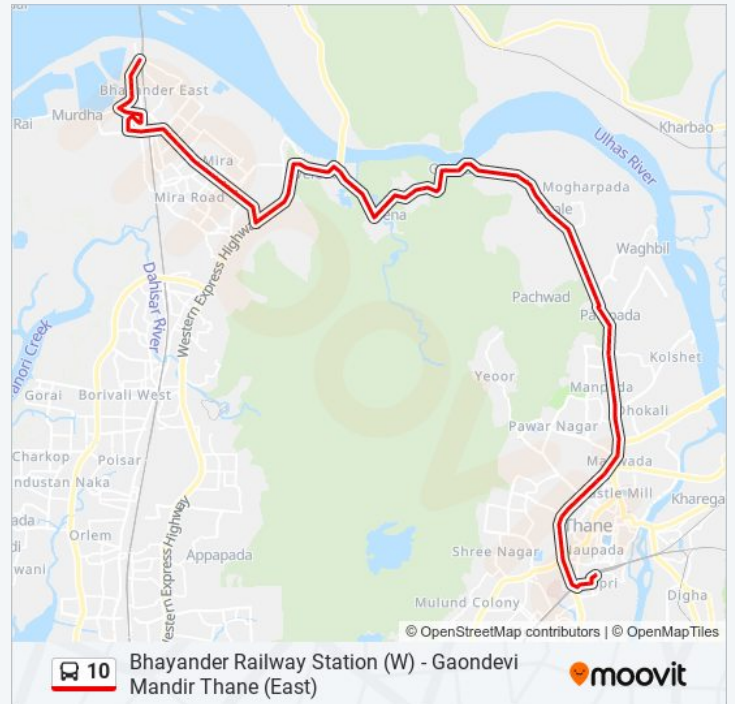

Direction: Gaondevi Mandir Thane (East)

Stops: 82

Trip Duration: 89 min

Line Summary:

Vardan LOK Ashram

Cocacola Company

Gaimukh Jakat Naka

Gaimukh