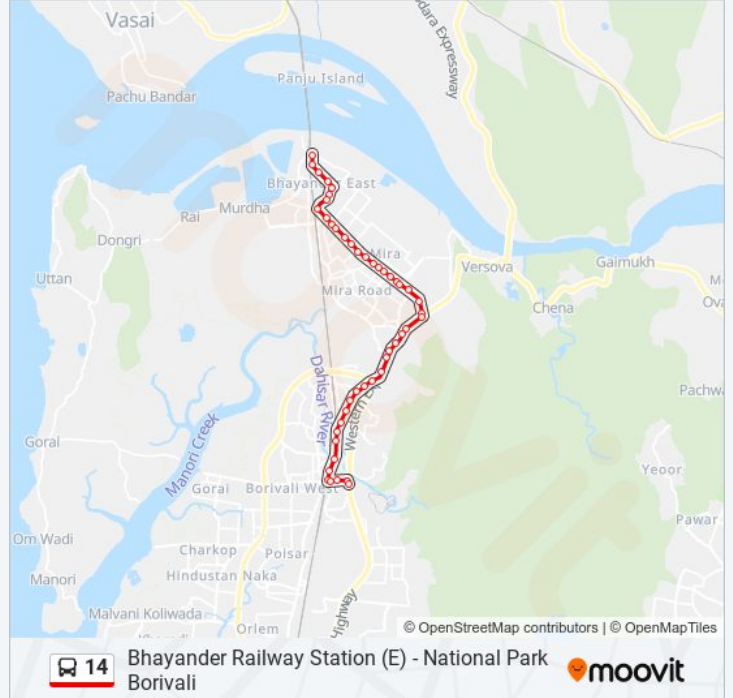

The 14 bus line (Bhayander Railway Station (E) - National Park Borivali) has 2 routes. For regular weekdays, their operation hours are:

(1) Bhayander Railway Station (E): 07:00 - 21:00(2) National Park Borivali: 06:15 - 20:20

Abhinav High School

Ghoddev Naka

Khari Gaon

Bhayander Market

Bhayandar Station (E)

Bhayander Station (E)

Bhayander Railway Station (E) - National Park Borivali

Direction: National Park Borivali