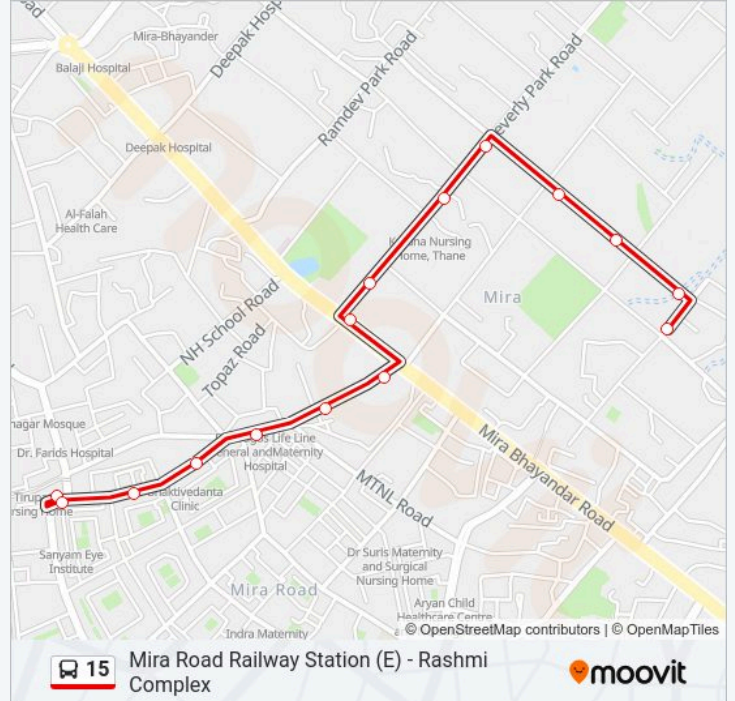

15

Mira Road Railway Station (E) - Rashmi Complex

Get The App

The 15 bus line (Mira Road Railway Station (E) - Rashmi Complex) has 2 routes. For regular weekdays, their operation hours are:

(1) Mira Road Railway Station (E): 04:50 - 23:35(2) Rashmi Complex: 05:05 - 23:40

Use the Moovit App to find the closest 15 bus station near you and find out when is the next 15 bus arriving.

Direction: Mira Road Railway Station (E)

15 stops

[VIEW LINE SCHEDULE](#)

- Rashmi Complex
- Gaurav Regency
- Gaurav Residency
- Sanskruti (Mari Gold Residency)
- Cinemax
- R.B.K.School
- Star Market
- Beverly Park
- S.K.Stone
- Holy Cross Convent School
- Sheetal Garden
- A.H.School
- Shantinagar Sector 4
- Mira Road Station (E)
- Mira Road Station (E)

15 bus Time Schedule

Mira Road Railway Station (E) Route Timetable:

Sunday	04:50 - 23:35
Monday	04:50 - 23:35
Tuesday	04:50 - 23:35
Wednesday	04:50 - 23:35
Thursday	04:50 - 23:35
Friday	04:50 - 23:35
Saturday	04:50 - 23:35

15 bus Info

Direction: Mira Road Railway Station (E)

Stops: 15

Trip Duration: 9 min

Line Summary:

Direction: Rashmi Complex

15 stops

[VIEW LINE SCHEDULE](#)