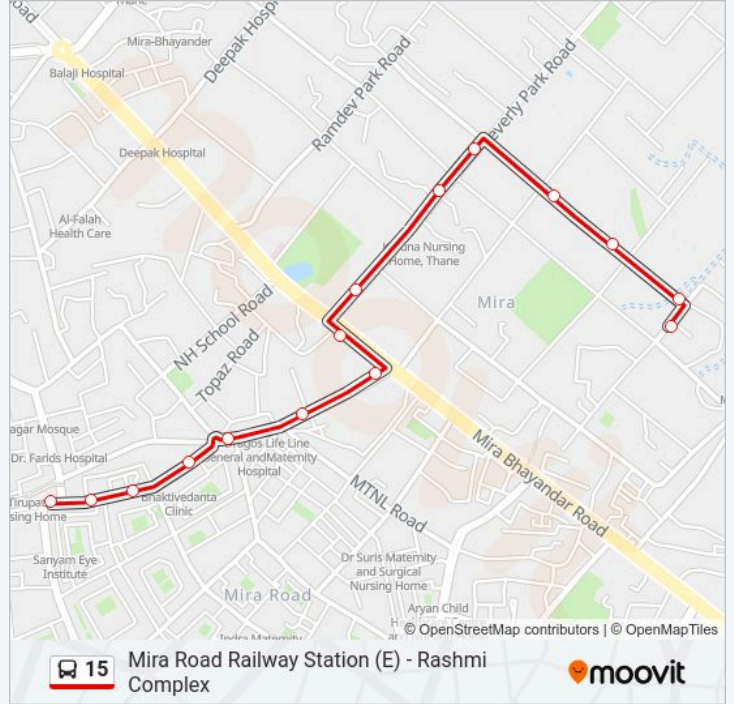

Use the Moovit App to find the closest 15 bus station near you and find out when is the next 15 bus arriving.

Direction: Mira Road Railway Station (E)

15 stops

[VIEW LINE SCHEDULE](#)

- Rashmi Complex
- Gaurav Regency
- Gaurav Residency
- Sanskruti (Mari Gold Residency)
- Cinemax
- R.B.K.School
- Star Market
- Beverly Park
- S.K.Stone
- Holy Cross Convent School
- Sheetal Garden
- A.H.School
- Shantinagar Sector 4
- Mira Road Station (E)
- Mira Road Station (E)

15 bus Info

Direction: Mira Road Railway Station (E)

Stops: 15

Trip Duration: 9 min

Line Summary:

Direction: Rashmi Complex

15 stops

[VIEW LINE SCHEDULE](#)

15 bus Time Schedule

Rashmi Complex Route Timetable:

Sunday	05:05 - 23:40
Monday	05:05 - 23:40
Tuesday	05:05 - 23:40
Wednesday	05:05 - 23:40
Thursday	05:05 - 23:40
Friday	05:05 - 23:40
Saturday	05:05 - 23:40

15 bus Info

Direction: Rashmi Complex

Stops: 15

Trip Duration: 9 min

Line Summary:

15 bus time schedules and route maps are available in an offline PDF at moovitapp.com. Use the Moovit App to see live bus times, train schedule or subway schedule, and step-by-step directions for all public transit in Mumbai.