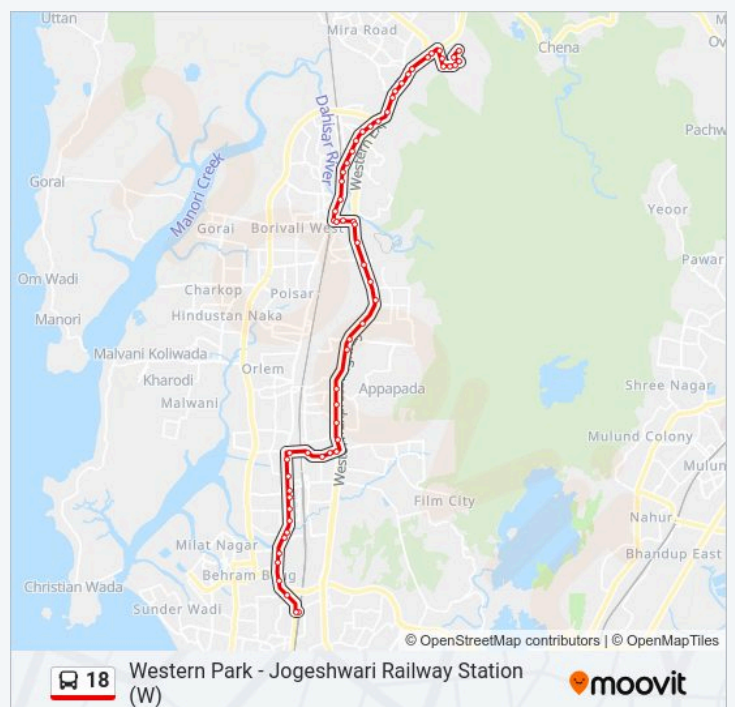

18 bus Info

Direction: Western Park

Stops: 61

Trip Duration: 57 min

Line Summary:

Sambhajinagar Akurli

Mahindra Co.Gate (B.H.A.D.Colony)

Dattani Park (Magathane)