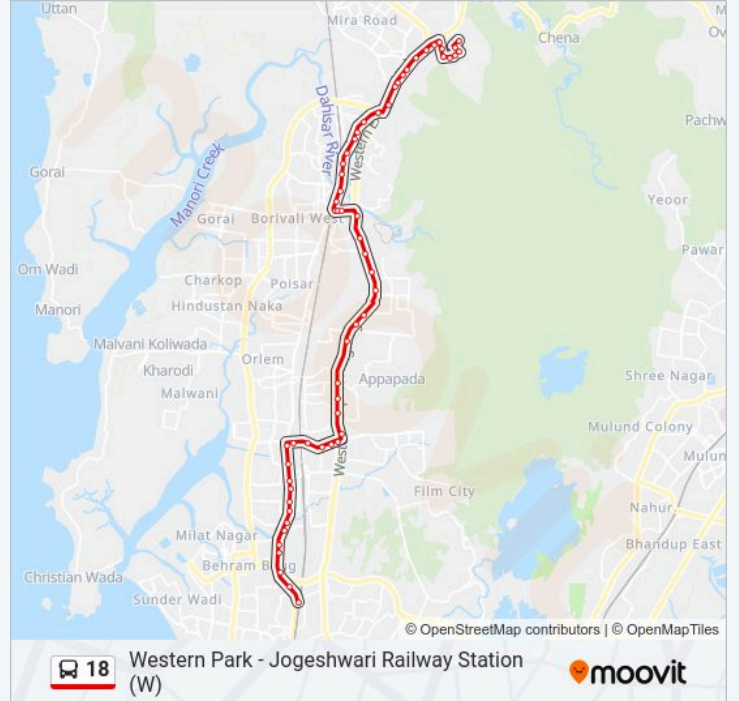

Parvat Nagar

Ambawadi

Daulat Nagar Borivali (E)

Borivali Phatak (E)

Borivali (E) Station

Borivali (E) Station

Borivali Sukurwadi Bus Stand

National Park Borivali

Devi Pada (Borivali E)

Magathane Depot

Magathane Telephone Exchange

Dattani Park (Magathane)

Mahindra Co.Gate (B.H.A.D.Colony)

Sambhajinagar Akurli

Bandongri Akurli

Pushpa Park (Malad-E)

Kurar Village

Pathanwadi

General A.K.Vaidya Marg Junction

A.K. Vaidya Marg Naka

Dr. Ambedkar Chowk

Pravasi Industrial Estate

Pandurang Wadi

Madina Manzil

Madina Manzil

Patkar College

Filmistan

Jawahar Nagar

Jawahar Nagar

Goregaon Police Station

Sahara

Ram Mandir Road