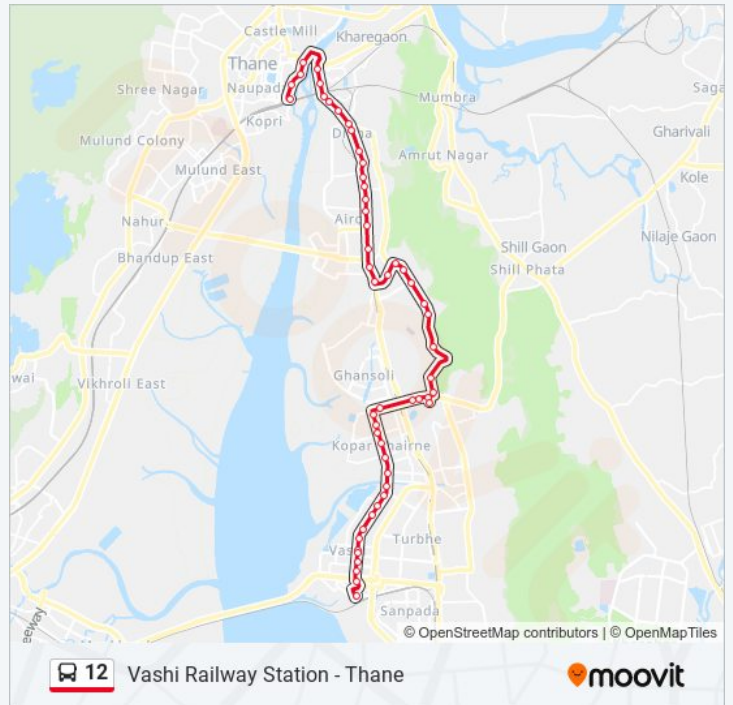

12 bus Time Schedule

Vashi Railway Station Route Timetable:

Sunday	06:40 - 18:45
Monday	06:40 - 18:45
Tuesday	06:40 - 18:45
Wednesday	06:40 - 18:45
Thursday	06:40 - 18:45
Friday	06:40 - 18:45
Saturday	06:40 - 18:45

12 bus Info

Direction: Vashi Railway Station

Stops: 53

Trip Duration: 62 min

Line Summary:

M.B.P.Mahape (Millennium Business Park)

M.B.P.Mahape (Millennium Business Park)

Mahape