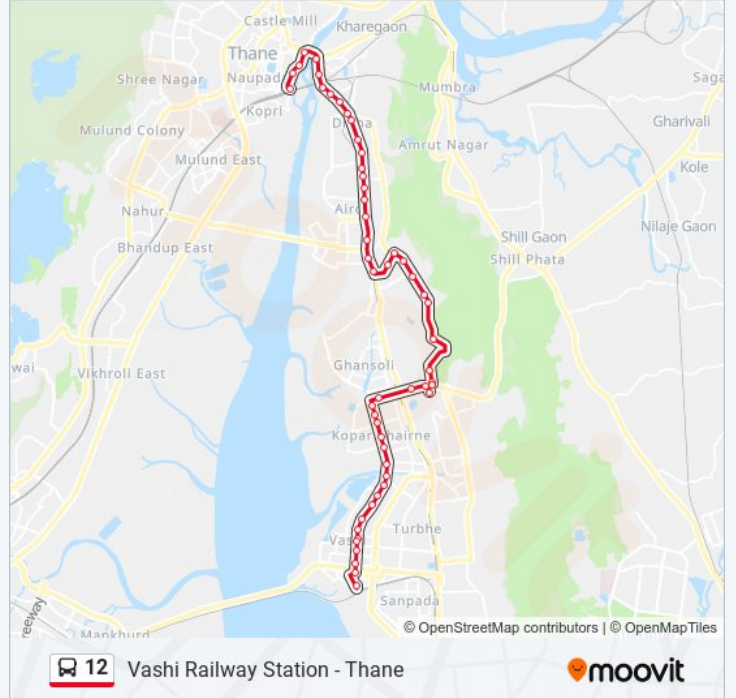

Sarovar Hotel/Gavli Dev Fata

Sarovar Hotel/Mahanagar Gas

Hardiliya Company / Koramandal

Gavli Dev

Alfa Laval

Sai Prasad Hotel

Golden Garage

Anthony Garage

Shyamvik Glass Factory

Bhim Nagar

Rabale Naka

Rabale Police Station

Siemens Company

Bharat Bijlee Airoli

Airoli Railway Station

Minds Space

Airoli Naka

Reliable Plaza

M.S.E.B.Digha

Digha Gaon

Ganesh Nagar

Mukund Company Bridge

Ganpati Pada (Vitava Naka)

Vitava Naka

Vitawa/ Paryache Maidan

Kalwa Depot

Kalwa Naka

Court Naka (Kanhaji Angre Chowk)

Mahagiri Koliwada

Dadoji Konddev Stadium

Thane