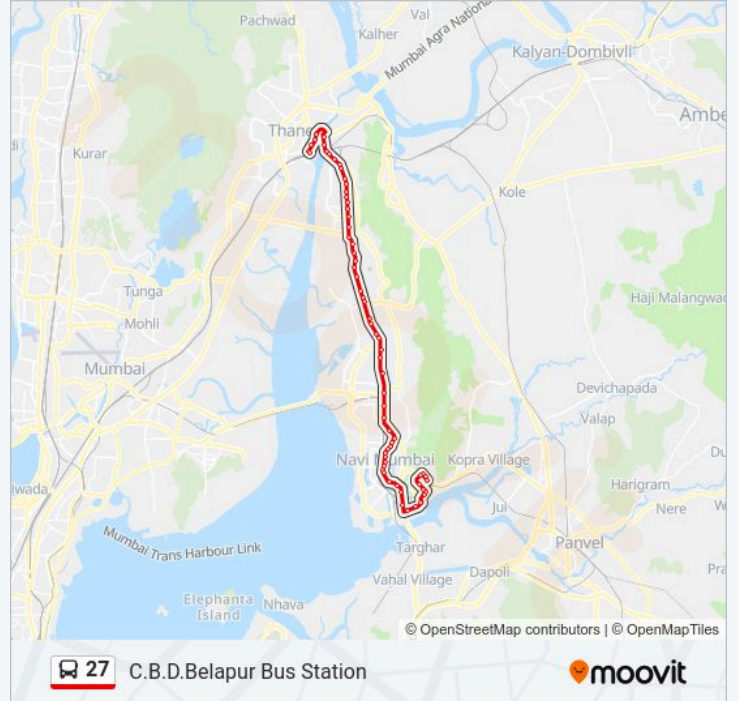

Rabale Naka

Rabale Station

Gothivali Village / Telephone Exchange

Talavali Naka / Nocil Company

Ghansoli Naka

Standard Alkali Company

Ghansoli Station

Mahape Naka

Dhirubhai Ambani Knowledge City

Koparkhirane Station

Khairane Village

Reliance Silicon Khairane M.I.D.C

Pawane Village

Savita Chemicals

Turbhe Stores

Turbhe Naka (Janta Market)

Sanpada Police Station

Juinagar Station (Herdilla Co.)

Shirvane Village

Dr D.Y Patil College (Nerul L.P)

Chhatrapati Shivaji Maharaj Chowk (Nerul)

S.I.E.S College (Nerul)

Bank Of Maharashtra (Nerul)

Bhavani Chowk Nerul

Nerul Sector 15

Datta Mandir Nerul (E)

Nerul Railway Station (E)

Dakshata Society

Nerul Police Station

Sterling College Darave

Air India Colony

Income Tax Colony