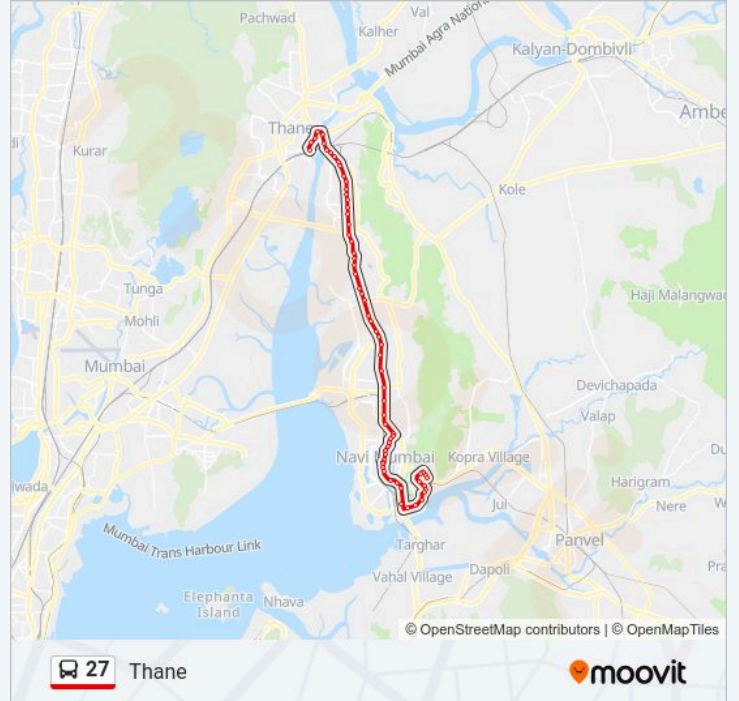

Nerul Railway Station (E)

Nerul Station (E)

Datta Mandir Nerul (E)

Nerul Sector 15

Bhavani Chowk Nerul

Bank Of Maharashtra (Nerul)

S.I.E.S College (Nerul)

Chhatrapati Shivaji Maharaj Chowk (Nerul)

Dr D.Y Patil College (Nerul L.P)

Nerul Naka

Shirvane Village

Juinagar Station (Herdilla Co.)

Sanpada Police Station

Turbhe Naka (Janta Market)

Turbhe Stores

Savita Chemicals

Pawane Village

Reliance Silicon Khairane M.I.D.C

Khairane Village

Koparkhirane Station

Dhirubhai Ambani Knowledge City

Mahape Naka

Ghansoli Station

Standard Alkali Company

Ghansoli Naka

Talavali Naka / Nocil Company

Gothivali Village / Telephone Exchange

Rabale Station

Rabale Naka

Rabale Police Station

Siemens Company

Bharat Bijlee Airoli