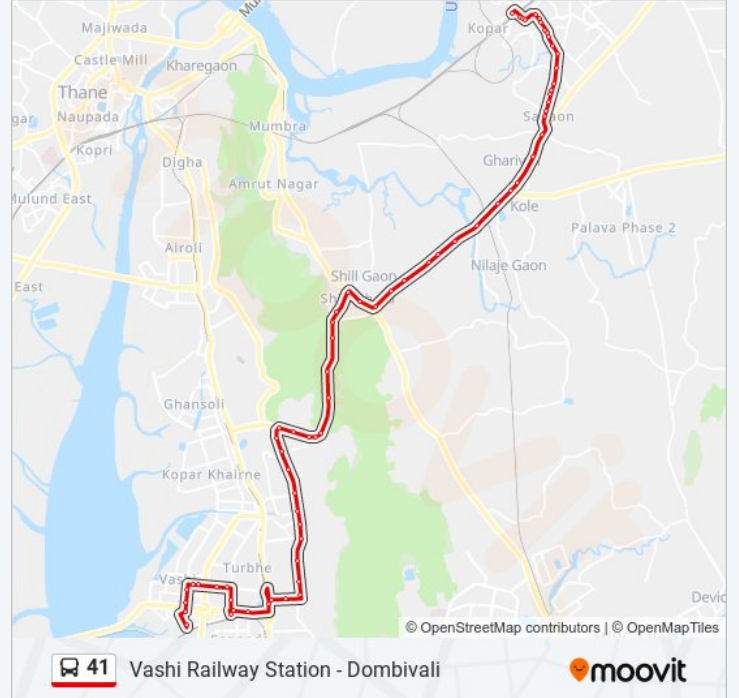

Ramnath Solar

Nelco Mahape

Mahape Gaon

Mahape Gaon

Lipi Computers

L&T Circle Mahape

Adavali Bhutawali

Bajrang Hotel

Khadi Machine

C.I.D.C.O. Water Supply

K.M.S.

Punjab Puja Hotel

Shil Vatika

Shil Phata Mahape Road

Kalyan Phata Daighar

Kalyan Phata (Datta Mandir)

Chintamani Hotel / Jain Mandir

Mhatrewadi / Patilwadi

Padle Gaon

Khidkali Mandir

Desai Gaon (Khidkali)

Lodha Complex

Katai Gaon

Badlapur Junction

Pipeline Kole Gaon

Premier Company

Manpada Gaon

Shani Mandir

Anand Chemicals

Pimpleshwar

Hanuman Nagar Sangavi Garden

Sanghavi

Sagaon / Hanuman Temple