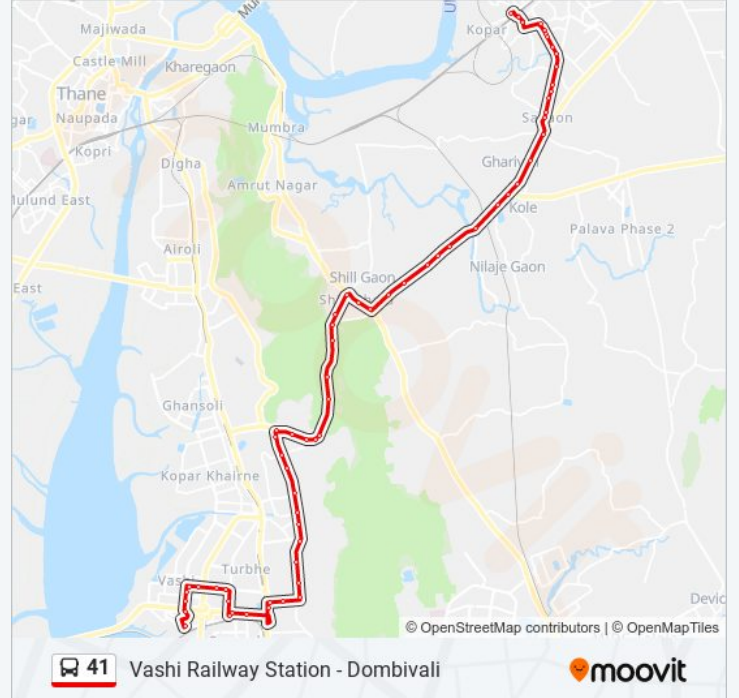

Manpada Gaon

Premier Company

Pipeline Kole Gaon

Katai Junction / Naka

Katai Gaon

Lodha Complex

Desai Gaon (Khidkali)

Khidkali Mandir

Padle Gaon

Mhatrewadi / Patilwadi

Chintamani Hotel / Jain Mandir

Kalyan Phata (Datta Mandir)

Kalyan Phata Daighar

Shil Phata Mahape Road

Shil Vatika

Punjab Puja Hotel

K.M.S.

C.I.D.C.O. Water Supply

Khadi Machine

Bajrang Hotel

Adavali Bhutawali

L&T Circle Mahape

Lipi Computers

Mahape

Mahape Gaon

Nelco

Ramnath Solar

Pavan Industries

Krishna Steel

Hayko

Shalimar

Sunravi Printers

Bagade Engineers