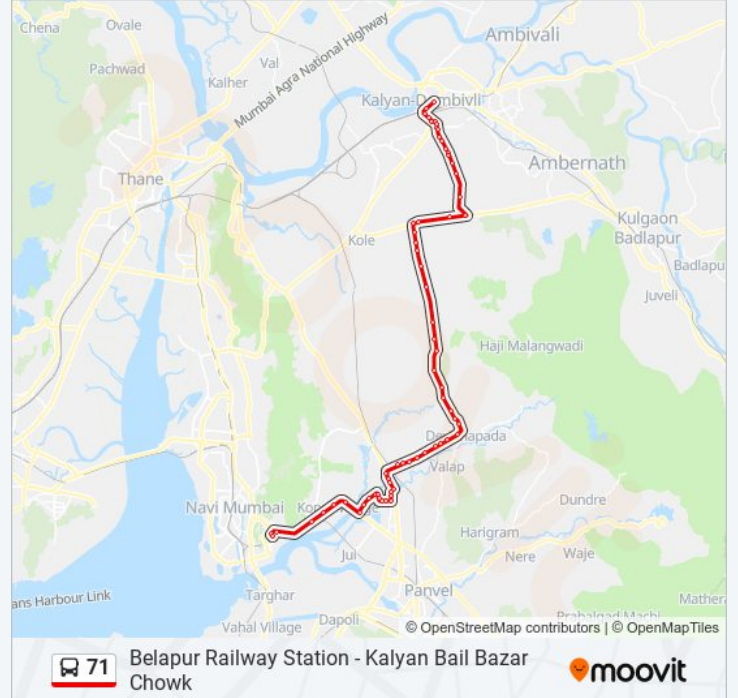

Navade Gaon

Navade Phata

Petrol Pump Pendhar

Pendhar Phata

Crown

Dena Bank

Rexam Company

Hindalco Company

Water Tank

T.M.A.

B.E.L.Naka Taloja

Kingfisher Company

Tondare Phata

Sakal Bhavan

Nitlas Phata / Asahi Glass Company

Nitlas Gaon

Nagzari Gaon

Asis Company

Usatane Gaon

Naren Phata

Chirad / Pali

Pagdya Pada

A.C.C.Cement Company

Dharmaleshwar Shankar Mandir

Palava Project Office / Petrol Pump

Kumbharli Phata

Khoni Gaon

Usatane Phata

Nevali Naka / Pipe Line

Bhal

Dwarli Gaon

Namaskar Dhaba

Aadavali Stand