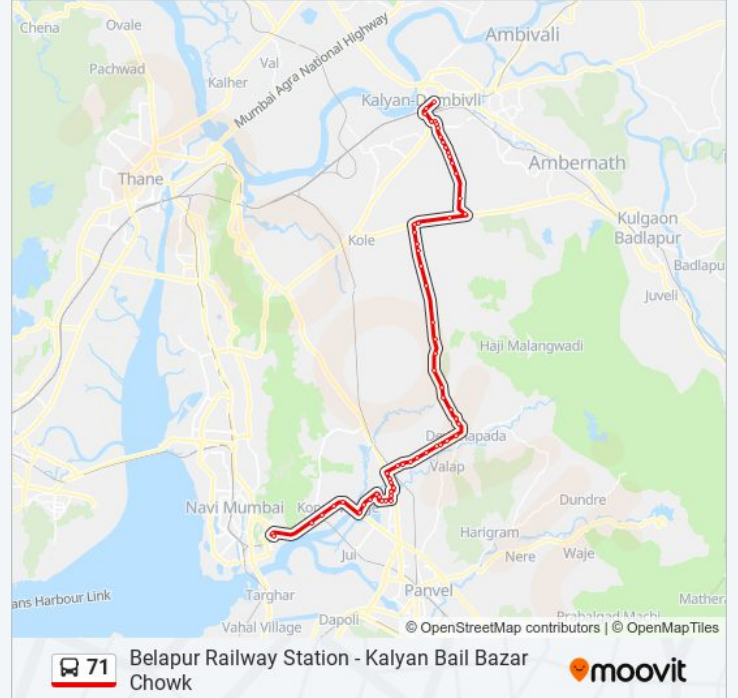

A.C.C.Cement Company

Pagdy Pada

Chirad / Pali

Naren Phata

Usatane Gaon

Asis Company

Nagzari Gaon

Nitlas Gaon

Nitlas Phata / Asahi Glass Company

Sakal Bhavan

Tondare Phata

Kingfisher Company

B.E.L.Naka Taloja

T.M.A.

Water Tank

Hindalco Company

Rexam Company

Dena Bank

Crown

Pendhar Phata

Petrol Pump Pendhar

Navade Phata

Navade Gaon

Devkrupa Society

Roadpali Ambedkar Nagar

Pallavi Hotel/Roadpali

Kalamboli Roadpali

Cidco Water Tank

Kalamboli Sector 16 Roadpali

Talav Chowk

Balaji Crest Society

Manisha Paradise Society

Police Head Quarter