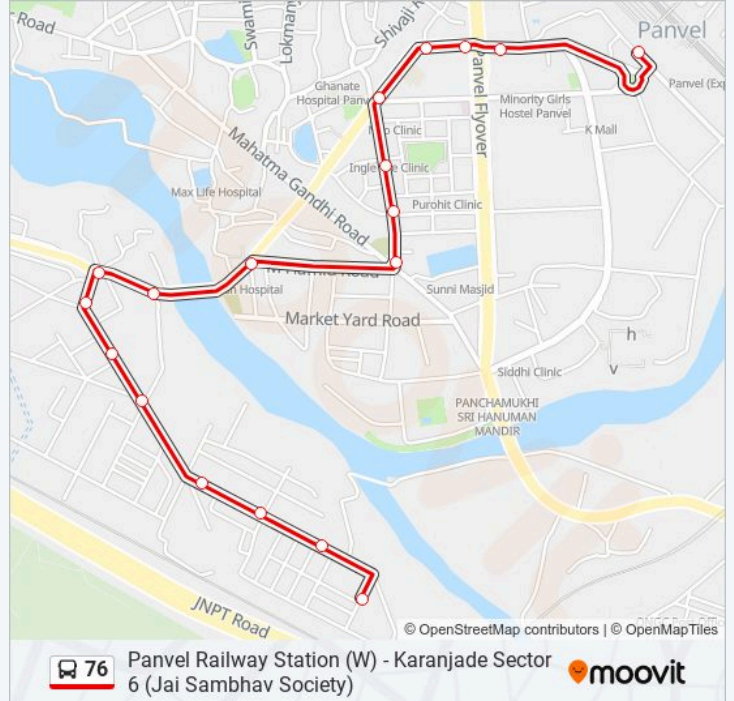

(1) Karanjade Sector 6 (Jai Sambhav Society): 06:35 - 21:35 (2) Panvel Railway Station (W): 06:55 - 22:00

Use the Moovit App to find the closest 76 bus station near you and find out when is the next 76 bus arriving.

Direction: Karanjade Sector 6 (Jai Sambhav Society)

18 stops

[VIEW LINE SCHEDULE](#)

- Panvel Station (W)
- Panvel Bus Station / Shivajinagar
- Panvel S.T.Stand
- Bhaji Market (Panvel)
- Shivaji Maharaj Chowk
- M.T.N.L.
- S.B.I.(Panvel)
- Pancharatna Hotel
- Raigad Bazar
- Tapal Naka
- Karanjade Phata
- College Phata
- Karanjade Sector 3
- Karanjade Sector 4 / Bhakti Apartment
- Karanjade Gaon
- Tulsi Garden
- Krishna Kutir
- Karanjade Sector 6 (Jai Sambhav Society)

76 bus Time Schedule

Karanjade Sector 6 (Jai Sambhav Society) Route
Timetable:

Sunday	06:35 - 21:35
Monday	06:35 - 21:35
Tuesday	06:35 - 21:35
Wednesday	06:35 - 21:35
Thursday	06:35 - 21:35
Friday	06:35 - 21:35
Saturday	06:35 - 21:35

76 bus Info

Direction: Karanjade Sector 6 (Jai Sambhav Society)

Stops: 18

Trip Duration: 13 min

Line Summary:

Direction: Panvel Railway Station (W)

18 stops

[VIEW LINE SCHEDULE](#)