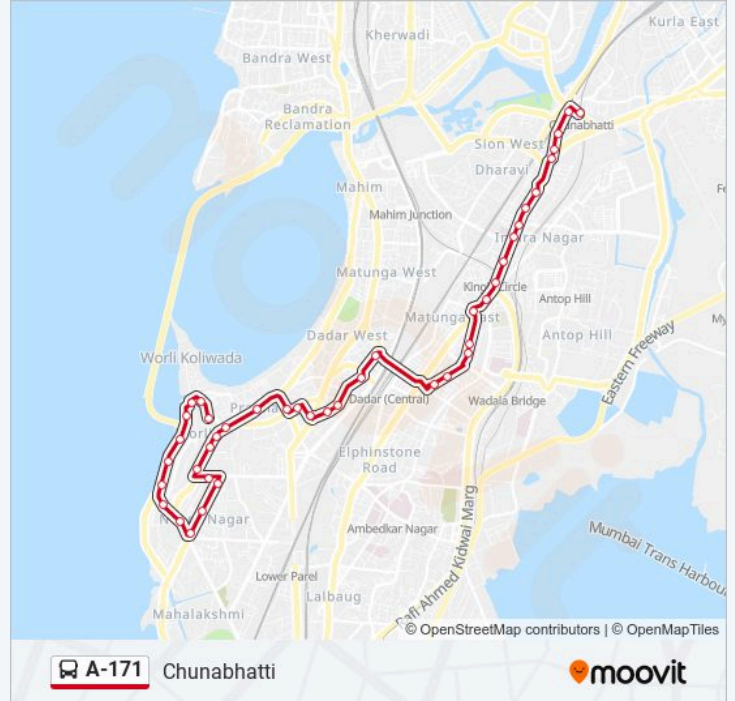

Lokmanya Tilak Hospital / Sion Hospital Flyover

Jain Society

Rani Laxmibai Chowk Sion

Rani Laxmibai Chowk (Sion)

Rani Laxmibai Chowk / Sion Talao

Central Labour Institute

Chunabhatti (N.S Mankikar Road)

Chunabhatti Bus Station

**Direction: Worli Depot**

43 stops

[VIEW LINE SCHEDULE](#)

Chunabhatti Bus Station

Chunabhatti (N.S Mankikar Road)

Central Labour Institute

Rani Laxmibai Chowk / Sion Talao

Rani Laxmibai Chowk (Sion)