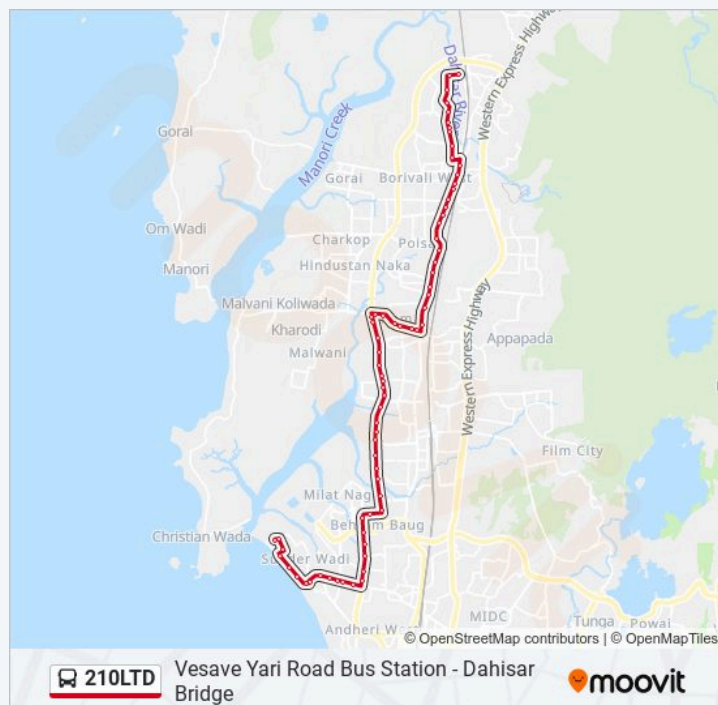

Line Summary:

Borivali Station (W)

Borivali Station (W)

Borivali Station (W)

Dharam Singh Hall Borivali (W)

Borivali (W) Jail

Kora Kendra

Kora Kendra

Ram Baug / Shastri Nagar

Poisar Depot

Kandivli Telephone Exchange

Shatabdi Hospital / Parekh Nagar

Kandivali Station (W)

Jain Mandir

Balbharati

Milap Talkies

N.L.Vidyalaya

Marve Rd Naka / Swami Shivanand Chk.

Choksi Hospital

Adarsh Dairy

Orlem Well

Orlem Church

Mith Chowky

Mith Chowky Malad

Evershine Nagar

Kach Pada

D Mart Shopping Centre

Malad Depot

Chincholi Bunder Junction

Chincholi Bunder Road

Nirlon Society

Vinay Industry (Subkuch Market)

Inorbit Mall