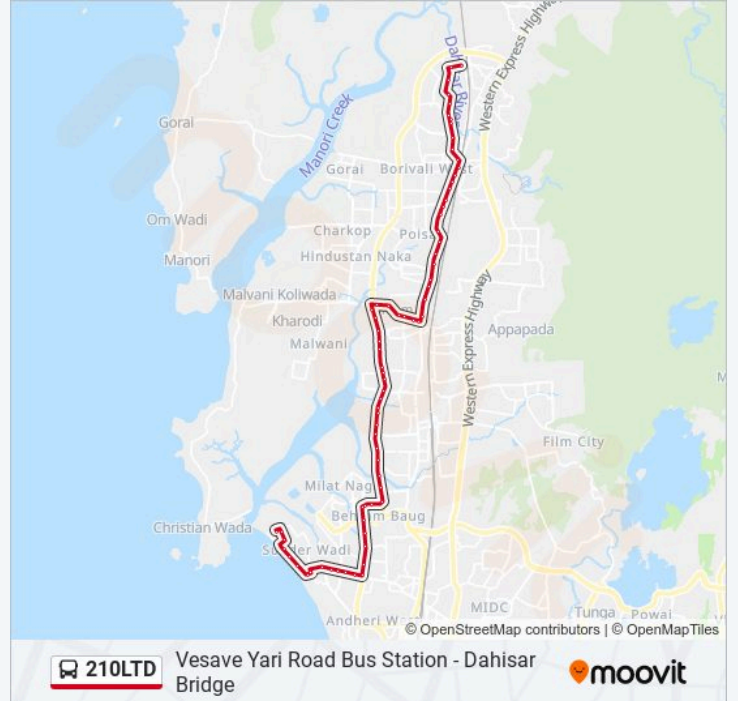

Behram Baug

Anand Nagar

Goregaon Oshiwara Depot

Bhagatsingh Nagar

Shastri Nagar

Motilal Nagar No 2

Bangur Ngr Police Chowky / Post Office

Bangur Nagar

Inorbit Mall

Inorbit Mall

Vinay Industry (Subkuch Market)

Nirlon Society

Chincholi Bunder Road

Chincholi Bunder Junction

Malad Depot

D Mart Shopping Centre

Kach Pada

Evershine Nagar

Mith Chowky Malad

Mith Chowky

Orlem Church / Valnai Colony

Orlem Well

Adarsh Dairy

Choksi Hospital

Marve Rd Naka / Swami Shivanand Chk.

N.L.Vidyalaya

Milap Talkies

Balbharati

Jain Mandir

Kandivali Station (W)

Shatabdi Hospital

Kandivli Telephone Exchange