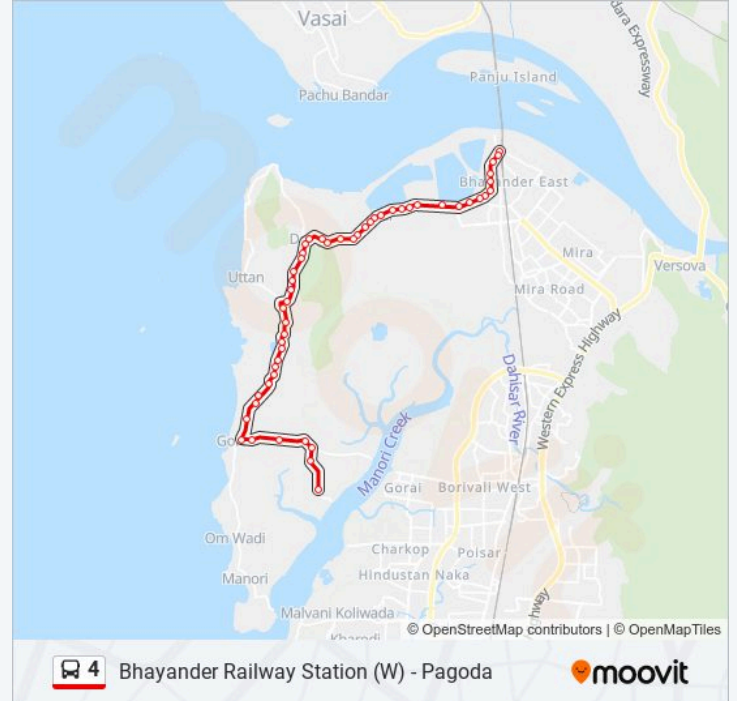

Telephone Exchange

Anand Nagar

Khadan

Ice Factory

Tarodi

Dongari

Alken Pada

Datta Mandir Kumbhadi

Morva Bhat

Water Tank Morva

Morva Gaon

Suryanarayan Mandir

Salasar

Shivneri

Rai Gaon

Rai Custom House

Sadanand Nagar

Sai Mandir Murdha

Murdha Gaon

Murdha Khadi

Netaji Subhashchandra Bose Ground

Bhayandar Secondary School

Bhayandar Police Station

Mira Bhayandar Municipal Head Office (M.B.M.C.)

Cross Garden

Jain Mandir

Bombay Market

Balaji Nagar

Bhayandar Station (W) Chowk / Uttan Naka

Bhayander Railway Station (W)

Direction: Pagoda

51 stops

4 bus Time Schedule

Pagoda Route Timetable: