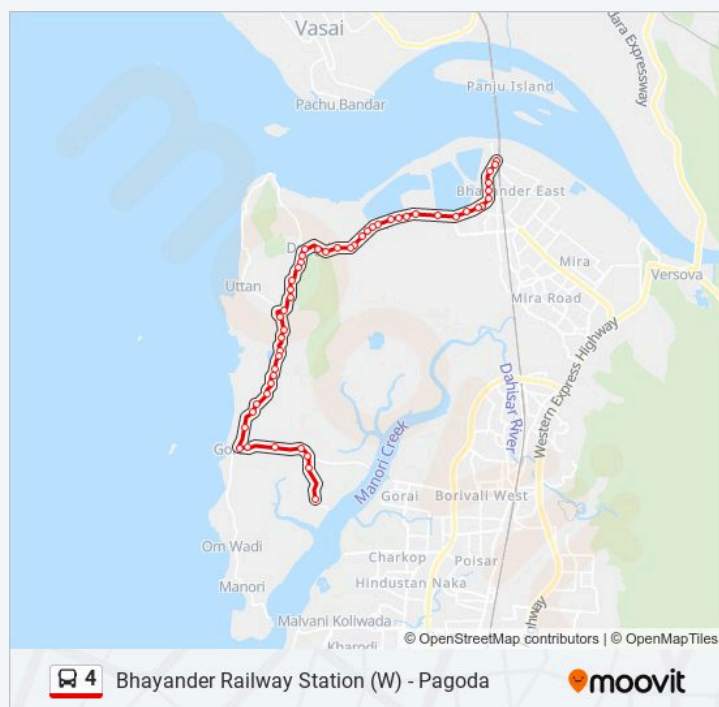

#### 4 bus Info

**Direction:** Pagoda

**Stops:** 51

**Trip Duration:** 48 min

**Line Summary:**

Keshav Shrushti

Hotel Sonovale

Chawli Cross