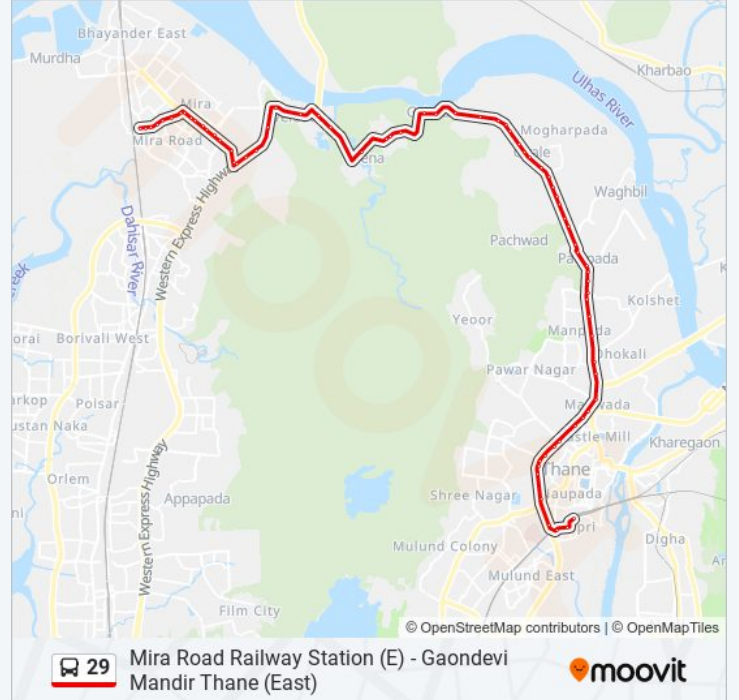

Varsova Jain Mandir

Fountain Hotel / Varsova Bridge

Shasakiya Vishram Gruh

Chena Bridge

Kajupada

Vardan LOK Ashram

Cocacola Company

Gaimukh Jakat Naka

Gaimukh

Jagannath Mahadev Temple

Imperial Square

Bhainder Pada

Lodha Complex

Poushmata Mandir

Vihang Hills

Shriram Hospital

Ovala Gaon

Tieten Medicity Thane

Kasarvadavli

Sainath Nagar

Anand Nagar

Muchhala College

Vijay Garden

Panchamrut

Waghbil Naka

Dongari Pada

Patli Pada Naka

Patli Pada

Azad Nagar Naka

Mulla Baug

Manpada

Lockim Company

Tattvadyan Vidyapeeth