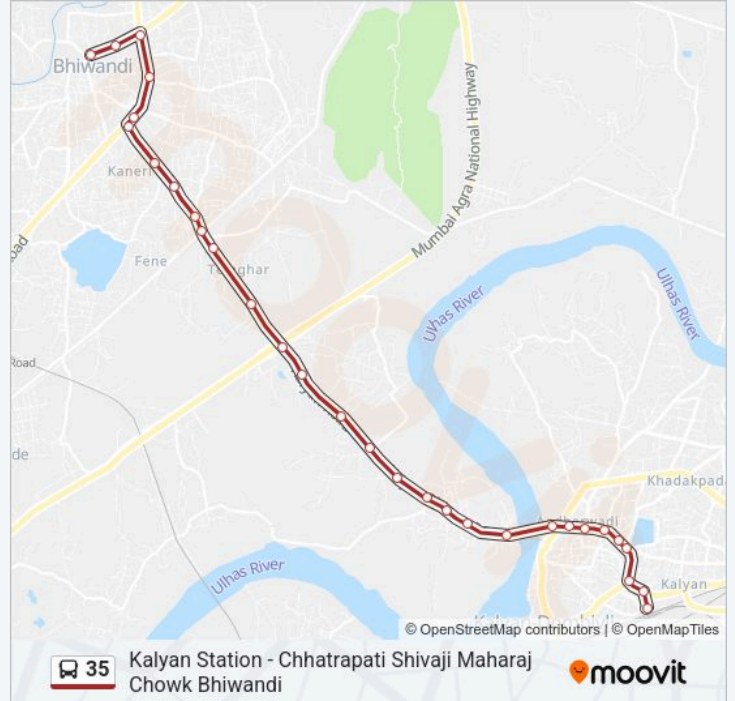

Ram Mandir Kongaon

Durgadi Chowk Bhiwandi Road

Durgadi (Agra Road)

Lal Chowky

Ganesh Towers

Telvane Hospital Kalyan Road

Sahajanand Chowk Kalyan

Chhatrapati Shivaji Maharaj Chowk Kalyan

Maulana M.Ali Chowk (Kalyan)

Kalyan Station

Direction: Chhatrapati Shivaji Maharaj Chowk Bhiwandi

30 stops

[VIEW LINE SCHEDULE](#)

Kalyan Station

Kalyan ST Stand

Gurudev Hotel Station Road

Chhatrapati Shivaji Maharaj Chowk Kalyan

Sahajanand Chowk Kalyan

Telvane Hospital Kalyan Road

Ganesh Towers

Lal Chowky

Durgadi (Agra Road)

Ram Mandir Kongaon

Kongaon

Panyachi Taki Kongaon

Samarth Engineerings

Gove

Gove

Pimpalghar

Satnam Industries

Rajnoli Naka (Kalyan Bypass)

35 bus Time Schedule

Chhatrapati Shivaji Maharaj Chowk Bhiwandi Route
Timetable:

Monday	06:30-22:30
Tuesday	06:30-22:30
Wednesday	06:30-22:30
Thursday	06:30-22:30
Friday	06:30-22:30
Saturday	06:30-22:30
Sunday	06:30-22:30

35 bus Info

Direction: Chhatrapati Shivaji Maharaj Chowk Bhiwandi

Stops: 30

Trip Duration: 41 min

Line Summary: