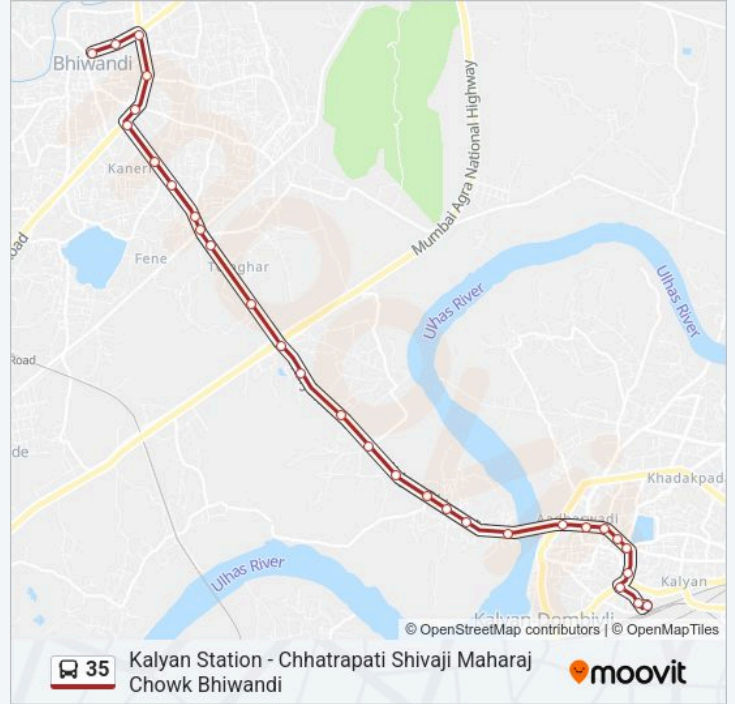

Saibaba Mandir Bhiwandi Road

Temghar Pada

Bhadwad Pipeline

Babla Compound

M.S.E.B.Office Bhiwandi

Shastrinagar Police Station

Grahak Seva Kendra Kalyan Phata

Tahsil Karyalaya Bhiwandi

Bhiwandi S.T.Stand

Nashik Bypass Bharat Petroleum

Najarana Compound

Chhatrapati Shivaji Maharaj Chowk Bhiwandi

35 bus time schedules and route maps are available in an offline PDF at moovitapp.com. Use the Moovit App to see live bus times, train schedule or subway schedule, and step-by-step directions for all public transit in Mumbai.

© 2025 Moovit - All Rights Reserved