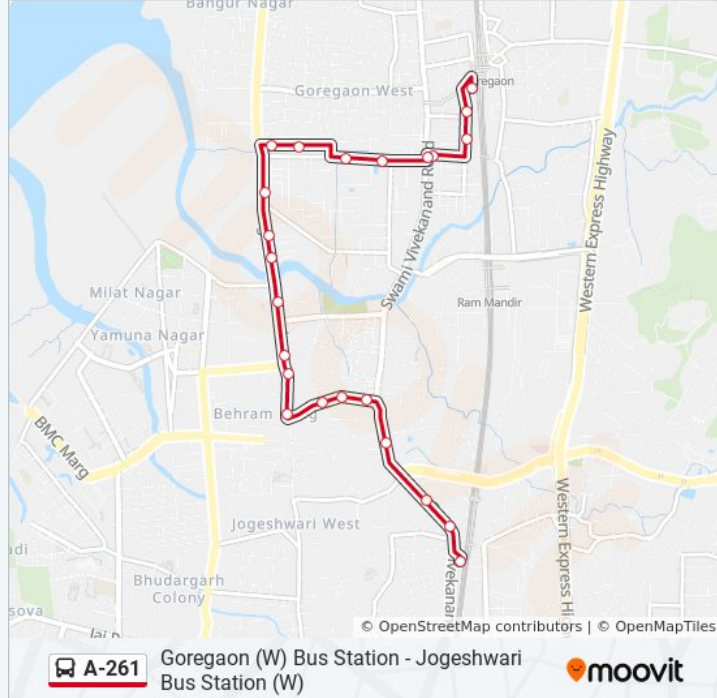

Sindhi Colony

Jogeshwari Telephone Exchange

Jogeshwari Tabela

Jogeshwari Railway Station (W)

Jogeshwari Bus Station (W)

A-261 bus time schedules and route maps are available in an offline PDF at moovitapp.com. Use the [Moovit App](#) to see live bus times, train schedule or subway schedule, and step-by-step directions for all public transit in Mumbai.

[About Moovit](#) • [MaaS Solutions](#) • [Supported Countries](#) • [Mooviter Community](#)

© 2024 Moovit - All Rights Reserved

Check Live Arrival Times