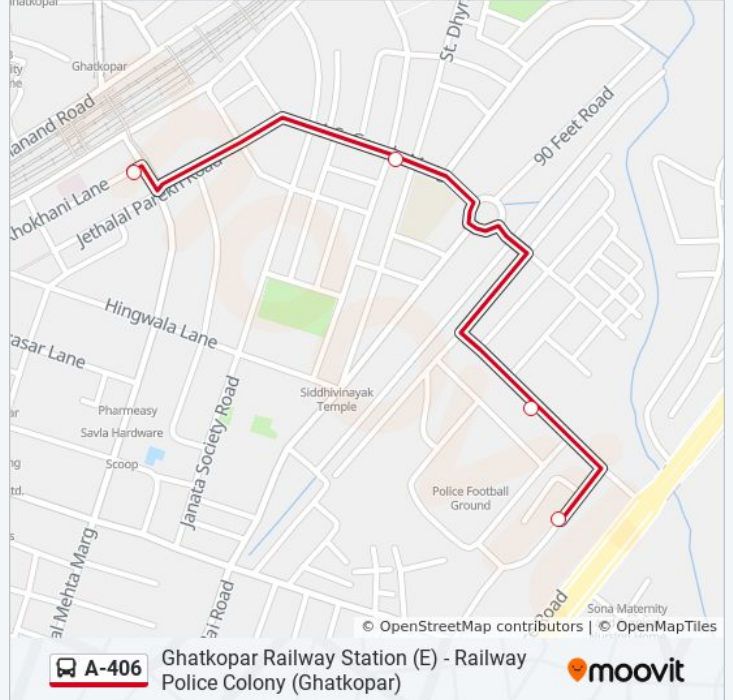

**A-406****Ghatkopar Railway Station (E) - Railway Police Colony (Ghatkopar)**[View In Website Mode](#)

The A-406 bus line (Ghatkopar Railway Station (E) - Railway Police Colony (Ghatkopar)) has 2 routes. For regular weekdays, their operation hours are:

(1) Ghatkopar Railway Station (E): 6:00 AM - 10:35 PM (2) Railway Police Colony (Ghatkopar): 6:10 AM - 10:48 PM

Use the Moovit App to find the closest A-406 bus station near you and find out when is the next A-406 bus arriving.

**Direction: Ghatkopar Railway Station (E)**

4 stops

[VIEW LINE SCHEDULE](#)

Railway Police Colony (Ghatkopar)

Railway Police Ground

Pant Nagar / Shivaji Technical Institute

Ghatkopar Railway Station (E)

**A-406 bus Time Schedule**

**A-406 bus Info****Direction:** Ghatkopar Railway Station (E)**Stops:** 4**Trip Duration:** 4 min**Line Summary:**