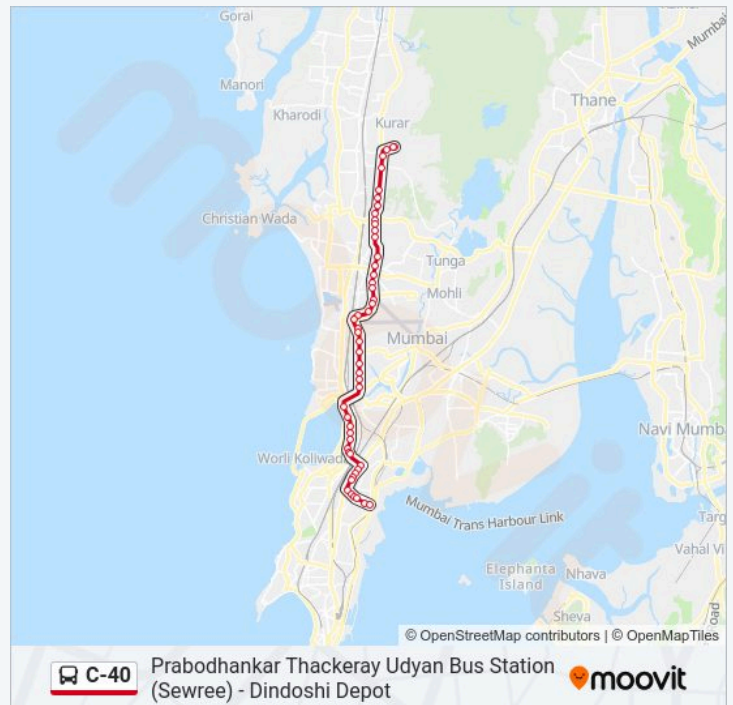

Stops: 50

Trip Duration: 59 min

Line Summary:

Mahim

Mahim Paradise

Shitaladevi Temple Mahim

Citylight Cinema

Ram Ganesh Gadkari Chowk (Dadar W)