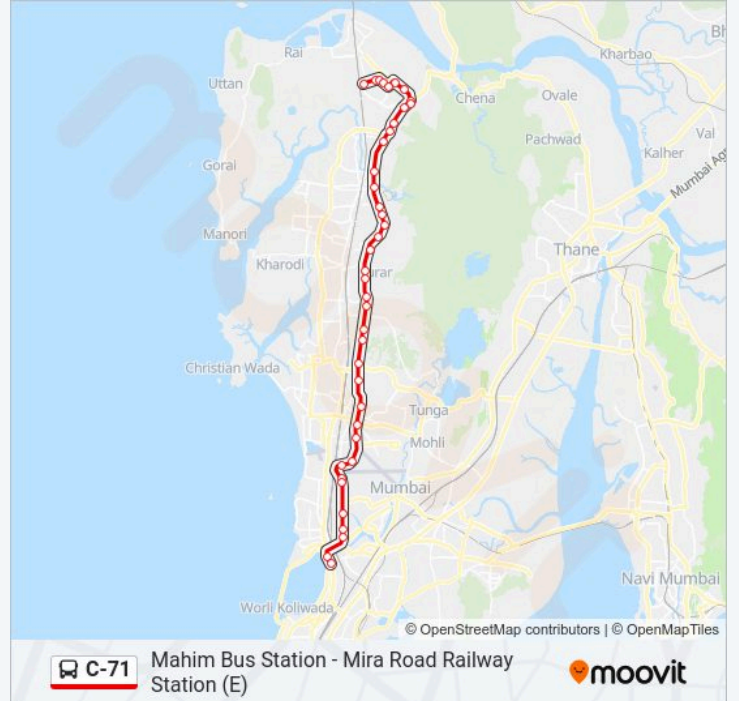

Kurar Village

General A.K.Vaidya Marg Junction

Virwani Estate / Sarvodaya Nagar

Goregaon Check Naka No 1

Vanrai / Mhada Colony

Late Balasaheb Thackeray Trauma Center / S.R.P. Camp

Ismail Yusuf College

Gundavali

Bahar Cinema Andheri (E)

Hanuman Road (Vile Parle-E)

Domestic Airport Junction

Vile Parle Subway

New Agripada (Santacruz E)

Vakola Police Station

Cardinal Gracias School / Teachers Colony

Kherwadi Junction

Kalanagar (Bandra E)

Mahim Kajve / Koliwada

Mahim Bus Station

Direction: Mira Road Railway Station (E)

37 stops

[VIEW LINE SCHEDULE](#)

Mahim Bus Station

Mahim Kajve / Koliwada

Kalanagar (Bandra E)

Kherwadi Junction

Cardinal Gracias School / Teachers Colony

Vakola Police Station

New Agripada (Santacruz E)

Vile Parle Subway

Domestic Airport Junction

C-71 bus Time Schedule

Mira Road Railway Station (E) Route Timetable:

Sunday	06:45 - 21:25
Monday	06:45 - 21:25
Tuesday	06:45 - 21:25
Wednesday	06:45 - 21:25
Thursday	06:45 - 21:25
Friday	06:45 - 21:25
Saturday	06:45 - 21:25

C-71 bus Info

Direction: Mira Road Railway Station (E)

Stops: 37

Trip Duration: 50 min