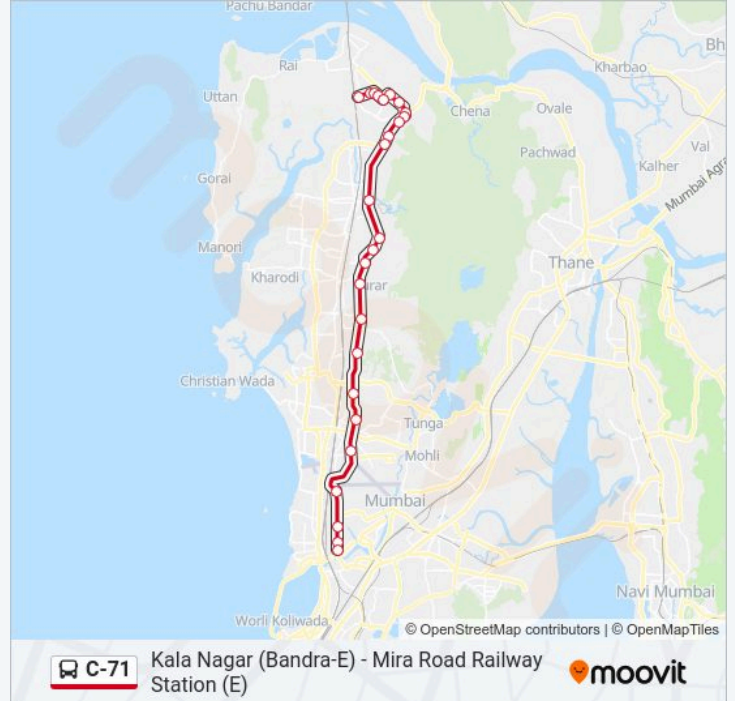

Hanuman Road (Vile Parle-E)

New Agripada (Santacruz E)

Cardinal Gracias School / Teachers Colony

Kherwadi Junction

Kalanagar (Bandra E)

Direction: Mira Road Railway Station (E)

22 stops

[VIEW LINE SCHEDULE](#)

Kalanagar (Bandra E)

Kherwadi Junction

Cardinal Gracias School / Teachers Colony

New Agripada (Santacruz E)

Hanuman Road (Vile Parle-E)

Gundavali

Ismail Yusuf College

Vanrai / Mhada Colony

Virwani Estate / Sarvodaya Nagar

Pushpa Park (Malad-E)

Bandongri Akurli

Mahindra Co.Gate (B.H.A.D.Colony)

Dattani Park (Magathane)

National Park Borivali

Dahisar Check Naka (E)

Golden Chemicals

Transport Corporation

Kashimira

C-71 bus Time Schedule

Mira Road Railway Station (E) Route Timetable:

Sunday	05:42 - 06:45
Monday	05:42 - 06:45
Tuesday	05:42 - 06:45
Wednesday	05:42 - 06:45
Thursday	05:42 - 06:45
Friday	05:42 - 06:45
Saturday	05:42 - 06:45

C-71 bus Info

Direction: Mira Road Railway Station (E)

Stops: 22

Trip Duration: 39 min

Line Summary: