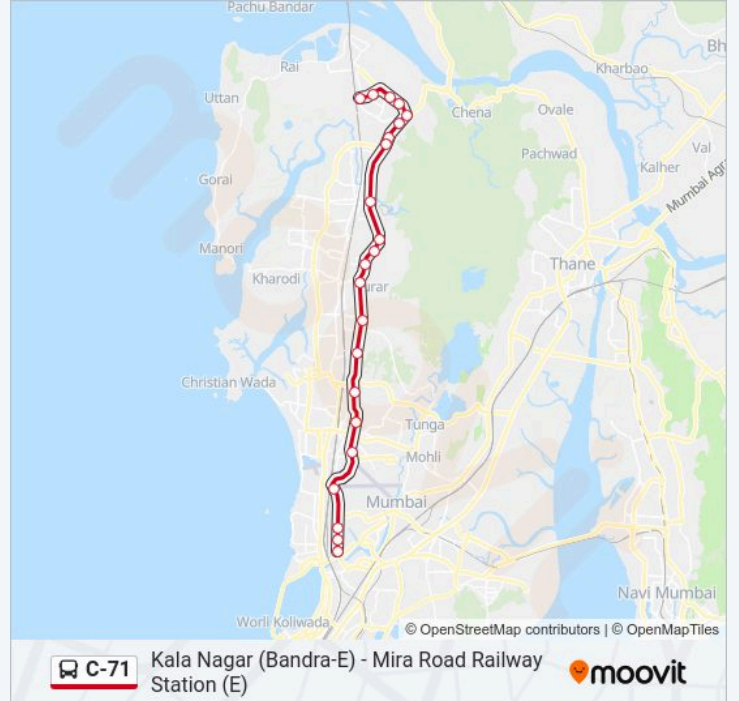

Pleasant Park / Green Park

Silver Park

Sheetal Garden

Mira Road Station (E)

C-71 bus time schedules and route maps are available in an offline PDF at moovitapp.com. Use the Moovit App to see live bus times, train schedule or subway schedule, and step-by-step directions for all public transit in Mumbai.

© 2024 Moovit - All Rights Reserved