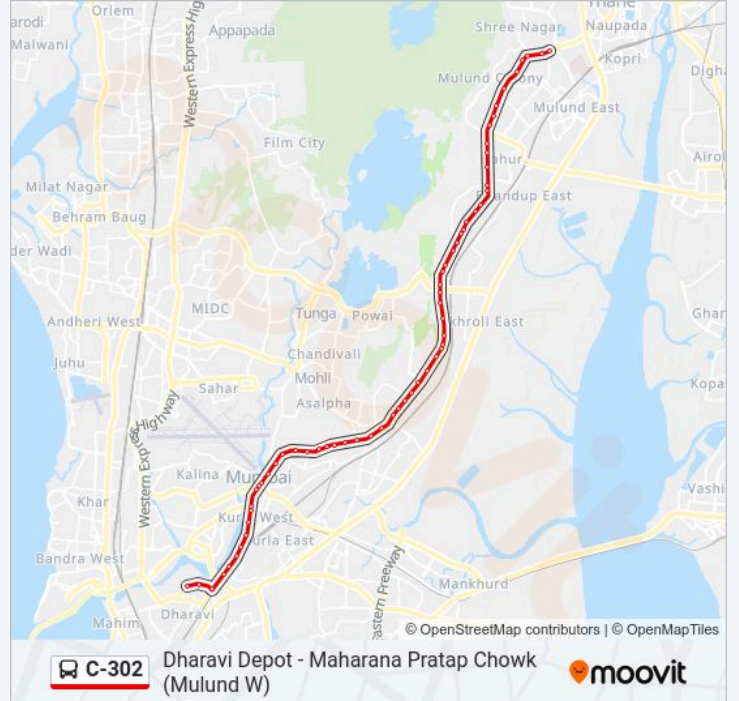

(1) Dharavi Depot: 00:00 - 23:45(2) Maharana Pratap Chowk (Mulund W): 04:45 - 23:00

Use the Moovit App to find the closest C-302 bus station near you and find out when is the next C-302 bus arriving.

Direction: Dharavi Depot

Dharavi Depot Route Timetable:

Sunday	00:00 - 23:45
Monday	00:00 - 23:45
Tuesday	00:00 - 23:45
Wednesday	00:00 - 23:45
Thursday	00:00 - 23:45
Friday	00:00 - 23:45
Saturday	00:00 - 23:45

C-302 bus Info**Direction:** Dharavi Depot**Stops:** 62**Trip Duration:** 55 min**Line Summary:**

Maharana Pratap Chowk (Mulund W) Route

Timetable:

Sunday	04:45 - 23:00
Monday	04:45 - 23:00
Tuesday	04:45 - 23:00
Wednesday	04:45 - 23:00
Thursday	04:45 - 23:00
Friday	04:45 - 23:00
Saturday	04:45 - 23:00

C-302 bus Info

Direction: Maharana Pratap Chowk (Mulund W)

Stops: 63

Trip Duration: 55 min

Line Summary:

Mukund Company Kamani
Guru Nanak Nagar (Ghatkopar W)
Narayan Nagar (Ghatkopar)
Chirag Nagar
Ghatkopar Police Station
Ghatkopar Pipe Line
Sarvodaya Hospital
Gopal Bhavan
Shreyas Cinema
Damodar Park
Dargah Vikhroli
Meena Tai Thackeray Park
Vikhroli Depot
Godrej Company (Vikhroli W)
Asha Usha Company
Vikhroli Station Road (W)
Vikhroli Station Road (W)
Cipla Company
Municipal Office Vikhroli
Hindustan Company Vikhroli (W)
Gandhi Nagar Kanjurmarg (W)
Gandhi Nagar Kanjurmarg (W)
Huma Cinema Kanjurmarg
Dockyard Colony
Ciba Company
Birla Company
Mangatram Petrol Pump
Mangatram Petrol Pump
Janata Market Bhandup
Ishwar Nagar (Bhandup W)
Bhandup Station (W) Road
Jain Mandir / Kukreja Complex