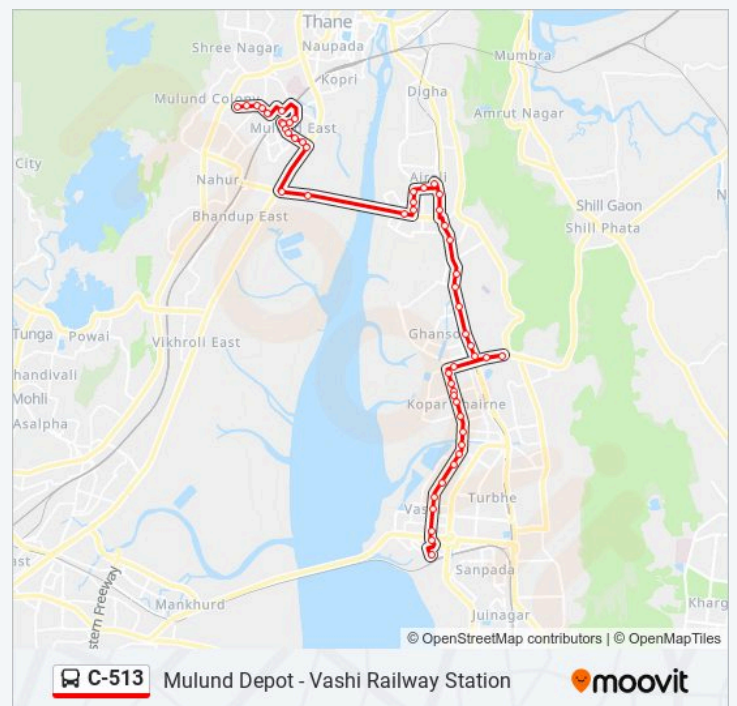

The C-513 bus line (Mulund Depot - Vashi Railway Station) has 2 routes. For regular weekdays, their operation hours are: (1) Mulund Depot: 04:15 - 23:30(2) Vashi Railway Station: 05:25 - 22:30

Use the Moovit App to find the closest C-513 bus station near you and find out when is the next C-513 bus arriving.

Sahakar Bazar (Airoli)

Rabale Police Station

**C-513 bus Time Schedule**

Vashi Railway Station Route Timetable:

Sunday	05:25 - 22:30
Monday	05:25 - 22:30
Tuesday	05:25 - 22:30
Wednesday	05:25 - 22:30
Thursday	05:25 - 22:30
Friday	05:25 - 22:30
Saturday	05:25 - 22:30

**C-513 bus Info**

**Direction:** Vashi Railway Station

**Stops:** 52

**Trip Duration:** 54 min

**Line Summary:**

Rabale Naka

Gothivali Village / Telephone Exchange

Talavali Naka / Nocil Company