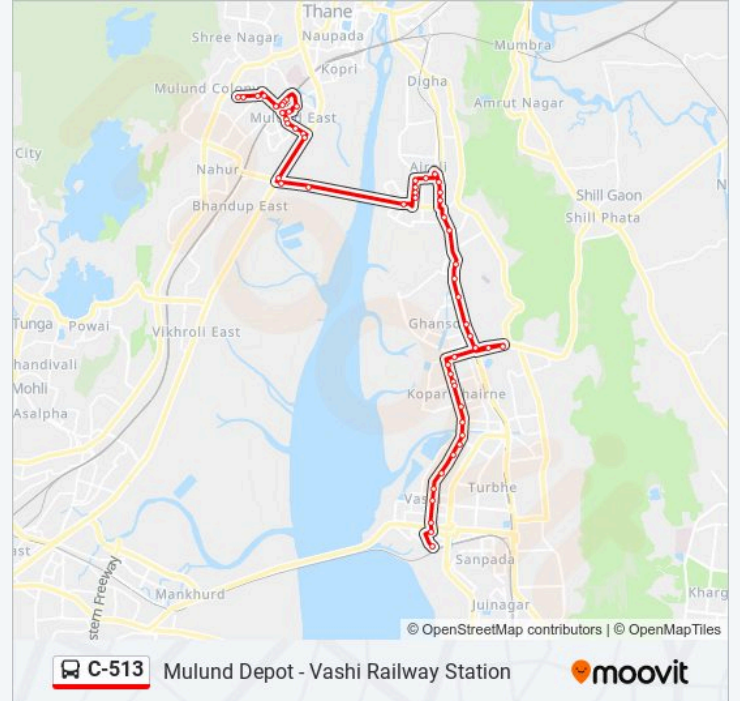

Ghansoli Naka

Talavali Naka / Nocil Company

Gothivali Village / Telephone Exchange

Rabale Naka

Rabale Police Station

Sahakar Bazar (Airoli)

Airoli Sector 5 / Abhang Society

Airoli Sector 4 (Abhang Society)

Airoli Bus Station

Airoli Sector 4

Sewage Treatment Plant Airoli

Abhyudaya Bank Airoli

Airoli Sector 17

Airoli Sector 16

Airoli Sector 10 (Dr.Babasaheb Ambedkar Bhavan)

Airoli Toll Naka (Mulund-E)

Bhandup Pumping Station (Link Road)

Bhandup Pumping Centre

Mithagar Mhada Colony (Mulund-E)

Chainani Elder Home

Navghar Road

Hanuman Chowk (Mulund)

Hanuman Chowk

Mulund Railway Station (E)

Municipal Hospital Mulund

Gawanpada (Mulund-E)

Over Bridge

Mulund Court / Mulund Railway Station (W)

Mulund Railway Station (W)

Mulund Railway Station (W)

Dhanvantari Hospital

Maharishi Arvind Chowk