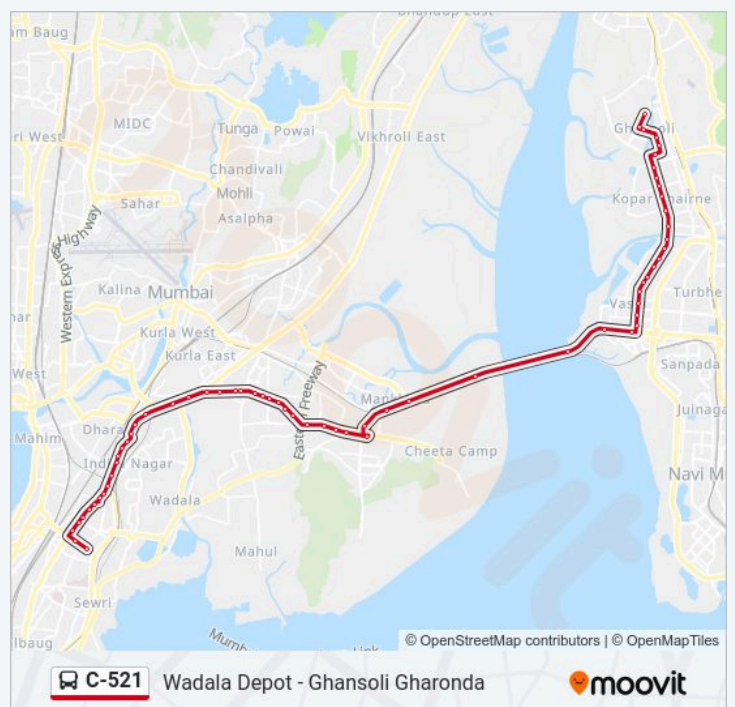

Vashi Village

C-521 bus Time Schedule

Wadala Depot Route Timetable:

Sunday	00:05 - 23:47
Monday	00:05 - 23:47
Tuesday	00:05 - 23:47
Wednesday	00:05 - 23:47
Thursday	00:05 - 23:47
Friday	00:05 - 23:47
Saturday	00:05 - 23:47

C-521 bus Info

Direction: Wadala Depot

Stops: 64

Trip Duration: 61 min

Line Summary:

Khadi Pul / Toll Naka

Mankhurd Octroi Naka

Maharashtra Nagar (Mankhurd)