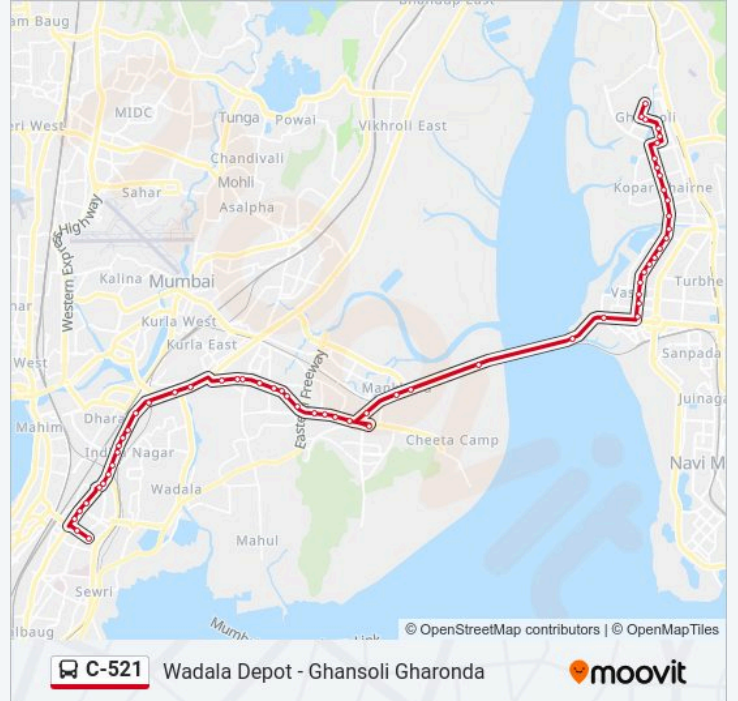

Acharya Udyan / Diamond Garden

Reserve Bank Colony

Maitri Park

R.K Studio

Deonar Depot

Punjabwadi

Telecom Factory

Raj Kapoor Chowk / Bhabha Hospital

Anushakti Nagar Bus Station

Agarwadi (Mankhurd)

Mankhurd Station (N)

Maharashtra Nagar (Mankhurd)

Mankhurd Octroi Naka

Khadi Pul / Toll Naka

Vashi Village

Vashi Sector 17 / Apna Bazar

Navratna Hotel Vashi

Vashi Bus Station

Vashi Sector 9/16

Navi Mumbai Bank (Vashi Sector 10/15)

Vashi Sector 10/15

Mahatma Gandhi Complex (Juhu Nagar)

Juhu Village Sector 14

Vashi Sector 29

Mega Mart / O.E.S International School

Bonkode Village / Kalash Udyan

R.F Naik School

Koparkhairane Sector 7/15 (Shubham Palace)

Koparkhairane Bus Station

Ranjan Devi Chowk

Kopar Khairane Sector 2/20

Sant Rajinder Singh Ashram