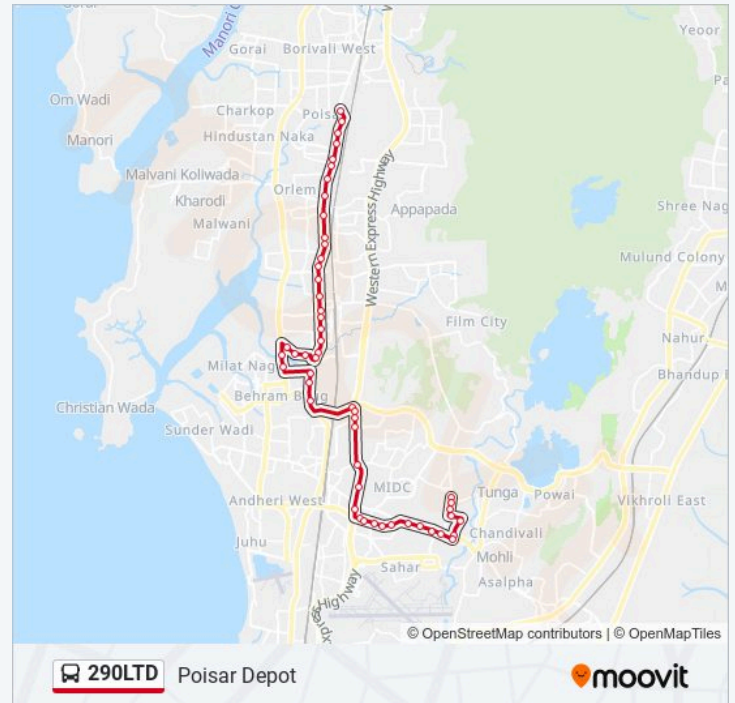

The 290LTD bus line (Marol Maroshi Bus Station) has 2 routes. For regular weekdays, their operation hours are:

(1) Marol Maroshi Bus Station: 06:00 - 21:00(2) Poisar Depot: 07:00 - 22:30

Use the Moovit App to find the closest 290LTD bus station near you and find out when is the next 290LTD bus arriving.

290LTD bus Info

Direction: Marol Maroshi Bus Station

Stops: 53

Trip Duration: 51 min

Line Summary:

Direction: Poisar Depot

52 stops

[VIEW LINE SCHEDULE](#)

290LTD bus Time Schedule

Poisar Depot Route Timetable:

Sunday	07:00 - 22:30
Monday	07:00 - 22:30
Tuesday	07:00 - 22:30
Wednesday	07:00 - 22:30
Thursday	07:00 - 22:30
Friday	07:00 - 22:30
Saturday	07:00 - 22:30

290LTD bus Info

Direction: Poisar Depot

Stops: 52

Trip Duration: 51 min

Line Summary:

Bhagatsingh Nagar / Sejal Park

Best Nagar

Best Nagar