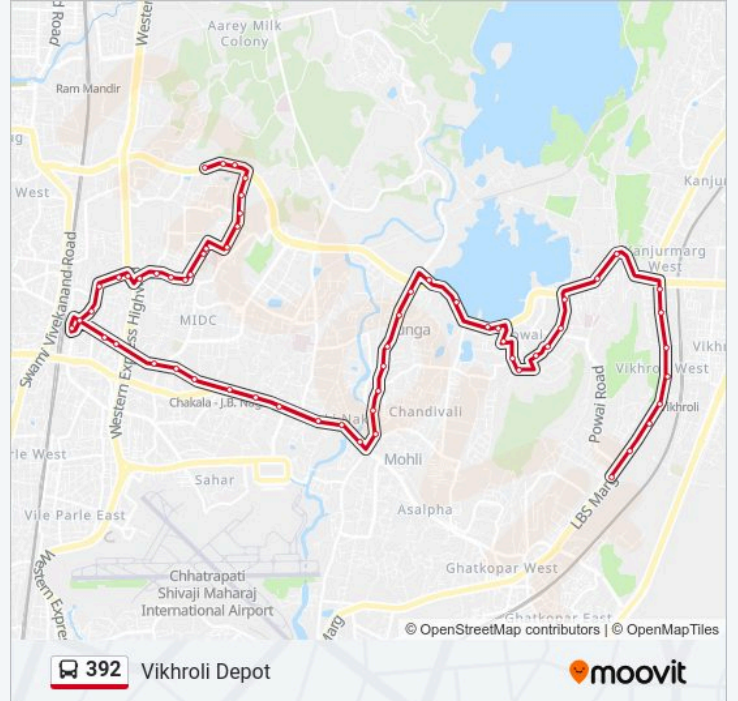

Chinai College

Agarkar Chowk (Andheri-E)

Agarkar Chowk

Vishal Hall / Prakash Studio

Natraj Studio (Andheri E)

Chakala

Bela Nivas

Divine Child High School

J.B Nagar (Andheri-E)

Marol Pipeline

Marol Lions Club

Marol Naka / Mata Ramabai Ambedkar Chowk

Mittal Estate

Saki Naka / Dr.Datta Samant Chowk

State Bank

Marwah Road Junction

Chandivali Junction

John Backer

E.S.I.S. Local Office

Tunga Village

L & T Gate No.6

Dr.Ambedkar Udyan (Powai)

Shipping Corporation

Ram Ashram

Powai Vihar Complex

Jalvayu Vihar Powai

Shetty Mahavidyalaya

Forest Club (Powai)

Hiranandani Garden

Crisil House

Bayer House

Gateway Plaza (Powai)