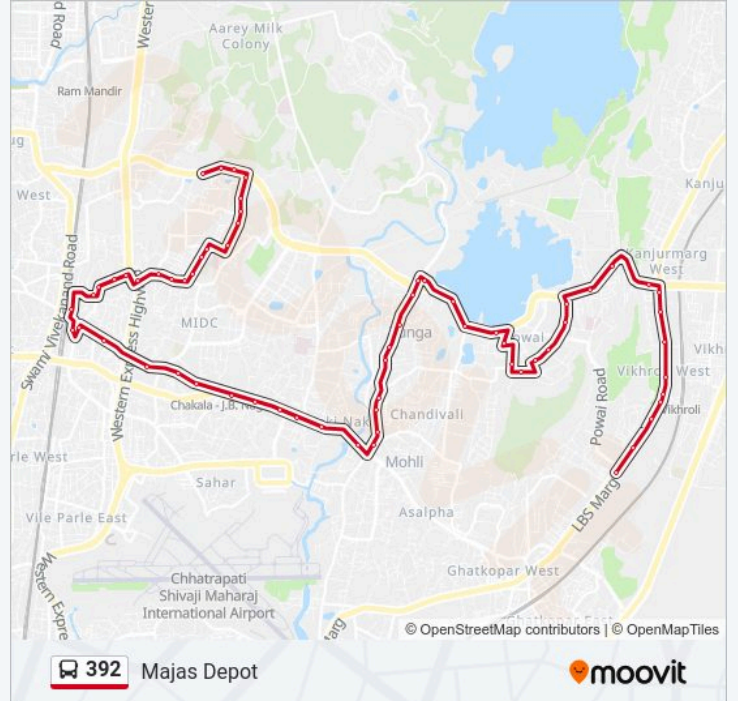

Shipping Corporation

Dr.Ambedkar Udyan (Powai)

Dr.Ambedkar Udyan (Powai)

L & T Gate No.6

Tunga Village

E.S.I.S. Local Office

John Baker

Chandivali Junction

Marwah Road Junction

State Bank

Saki Naka

Saki Naka / Dr.Datta Samant Chowk

Mittal Estate

Marol Naka / Mata Ramabai Ambedkar Chowk

Marol Lions Club

Marol Pipeline

J.B Nagar (Andheri-E)

Divine Child High School

Bela Nivas

Chakala / WEH Metro Station

Vishal Hall / Prakash Studio

Agarkar Chowk

Agarkar Chowk (Andheri-E)

Agarkar Chowk / Pinky Cinema

Old Nagardas Road

Parsi Panchayat / Dhobi Ghat

Sona Industries Premises

Radha Silk Mill

Pump House

Aghadi Nagar

Sher- E- Punjab Colony

Gurudwar Chowk