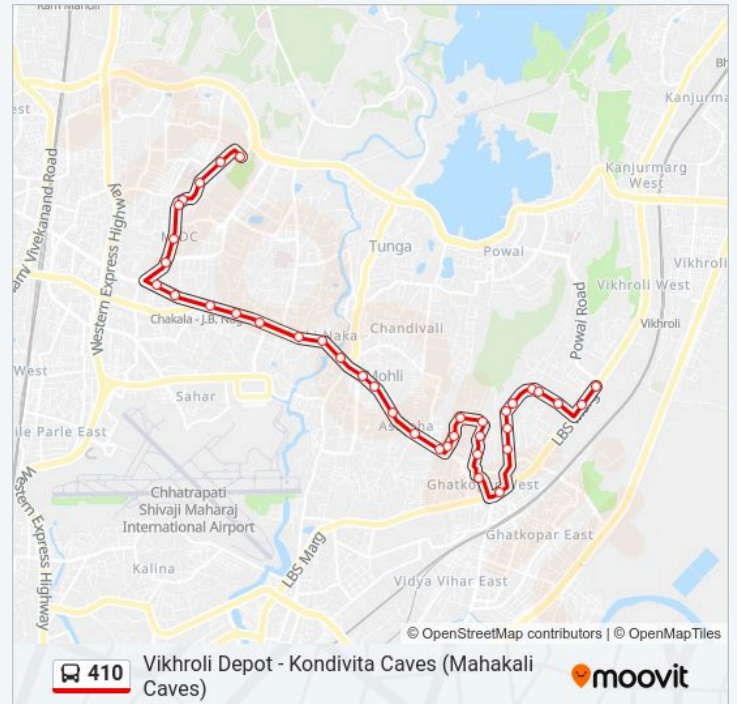

Direction: Vikhroli Depot

Stops: 37

Trip Duration: 27 min

Line Summary:

410 bus time schedules and route maps are available in an offline PDF at moovitapp.com. Use the Moovit App to see live bus times, train schedule or subway schedule, and step-by-step directions for all public transit in Mumbai.