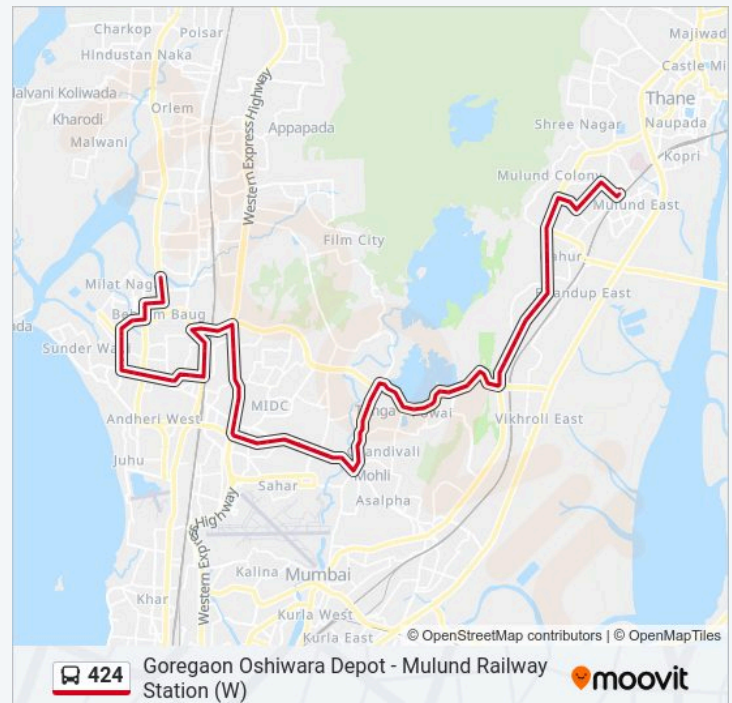

424 bus Info

Direction: Mulund Railway Station (W)

Stops: 86

Trip Duration: 82 min

Line Summary:

Shankarwadi

Gundavali

Darpan Cinema