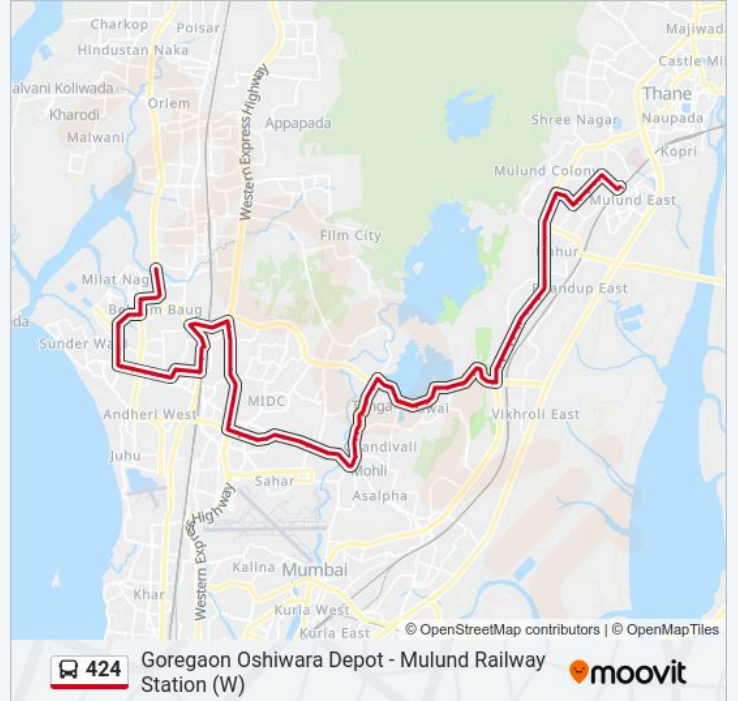

Birla Company

Ciba Company

Dockyard Colony

Huma Cinema Kanjurmarg

Gandhi Nagar (J.V.L.R)

I.I.T Market Powai

I.I.T Main Gate Powai

Gateway Plaza (Powai)

Punchkutir / Ganesh Mandir (Powai)

Hiranandani Powai

Powai Vihar Complex

Ram Ashram

Shipping Corporation

Dr.Ambedkar Udyan (Powai)

L & T Gate No.6

Tunga Village

E.S.I.S. Local Office

John Baker

Chandivli Junction

Chandivali Junction

State Bank

Saki Naka

Saki Naka / Dr.Datta Samant Chowk

Mittal Estate

Marol Lions Club

Marol Pipeline

J.B Nagar (Andheri-E)

Charatsingh Colony

Reserve Bank Colony

Satamwadi

Hindustan Unilever Ltd

Bahar Cinema