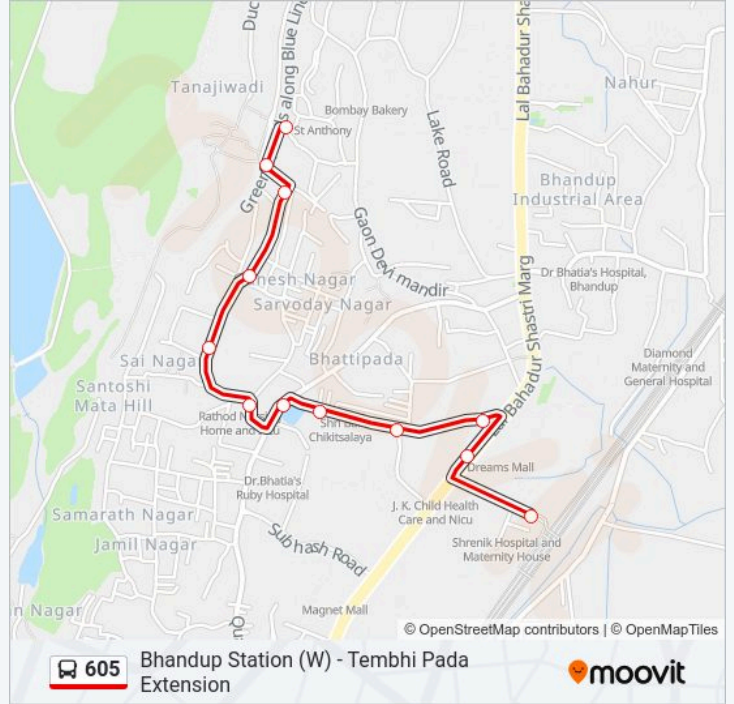

Use the Moovit App to find the closest 605 bus station near you and find out when is the next 605 bus arriving.

Direction: Bhandup Station (W)

11 stops

[VIEW LINE SCHEDULE](#)

- Tembhi Pada Extension
- Tembhi Pada Police Chowky
- Tembhi Pada Naka
- Nardas Nagar
- Shiv Darshan
- Ashok Kedare Chowk
- Shivaji Talao (Bhandup W)
- Miniland Society (Bhandup)
- Tank Road
- Bhandup Station (W) Road
- Bhandup Station (W)

605 bus Time Schedule

Bhandup Station (W) Route Timetable:

Sunday	24 hours
Monday	24 hours
Tuesday	24 hours
Wednesday	24 hours
Thursday	24 hours
Friday	24 hours
Saturday	24 hours

605 bus Info

Direction: Bhandup Station (W)

Stops: 11

Trip Duration: 6 min

Line Summary:

Direction: Tembhi Pada Extension

12 stops

[VIEW LINE SCHEDULE](#)

- Bhandup Station (W)
- Bhandup Station (W) Road
- Tank Road
- Miniland Society (Bhandup)
- Jangal Mangal Road
- Shivaji Talao (Bhandup W)
- Ashok Kedare Chowk
- Shiv Darshan
- Nardas Nagar
- Tembhi Pada Naka
- Tembhi Pada Police Chowky
- Tembhi Pada Extension

605 bus Info

Direction: Tembhi Pada Extension

Stops: 12

Trip Duration: 7 min

Line Summary:

605 bus time schedules and route maps are available in an offline PDF at moovitapp.com. Use the Moovit App to see live bus times, train schedule or subway schedule, and step-by-step directions for all public transit in Mumbai.