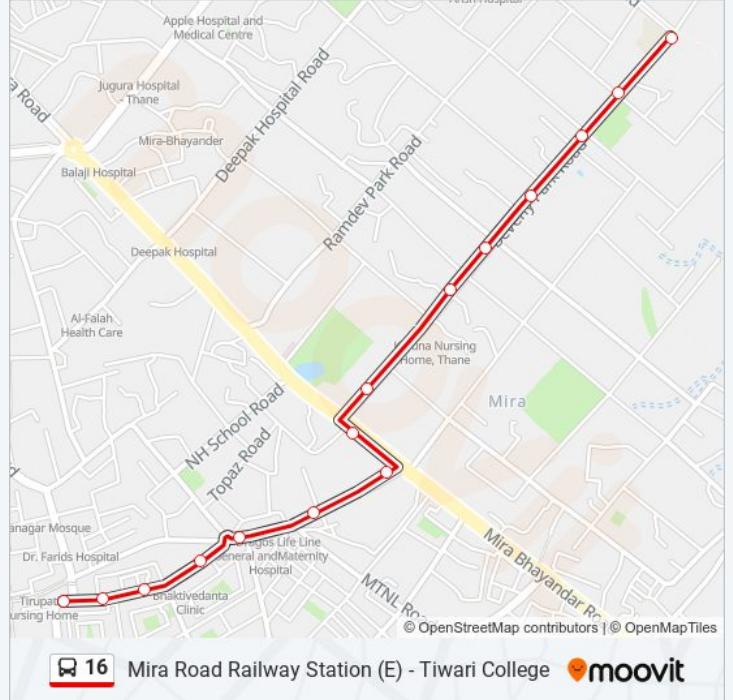

Mira Road Railway Station (E) - Tiwari College

Get The App

The 16 bus line (Mira Road Railway Station (E) - Tiwari College) has 2 routes. For regular weekdays, their operation hours are:

(1) Mira Road Railway Station (E): 06:35 - 21:50(2) Tiwari College: 06:20 - 21:30

Use the Moovit App to find the closest 16 bus station near you and find out when is the next 16 bus arriving.

Direction: Mira Road Railway Station (E)

14 stops

[VIEW LINE SCHEDULE](#)

- Tiwari College
- Ostwal Garden
- Laxmi Park
- Commissioner Bungalow
- Cinemax
- R.B.K.School
- Star Market
- Beverly Park
- S.K.Stone
- Holy Cross Convent School
- Sheetal Garden
- A.H.School
- Shantinagar Sector 4
- Mira Road Station (E)

16 bus Info

Direction: Mira Road Railway Station (E)

Stops: 14

Trip Duration: 11 min

Line Summary:

Direction: Tiwari College

15 stops

[VIEW LINE SCHEDULE](#)

16 bus Info

Direction: Tiwari College

Stops: 15

Trip Duration: 11 min

Line Summary:

16 bus time schedules and route maps are available in an offline PDF at moovitapp.com. Use the [Moovit App](#) to see live bus times, train schedule or subway schedule, and step-by-step directions for all public transit in Mumbai.