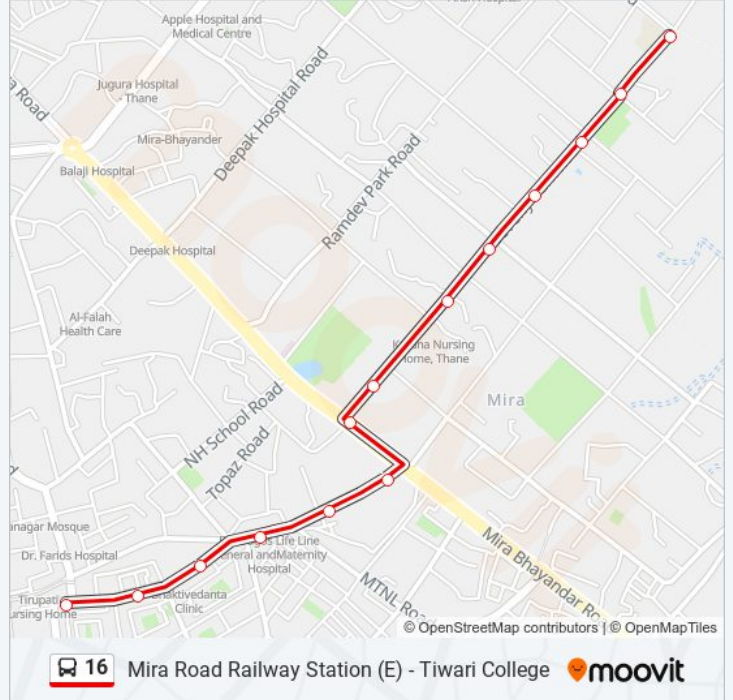

Mira Road Railway Station (E) - Tiwari College

Get The App

The 16 bus line (Mira Road Railway Station (E) - Tiwari College) has 2 routes. For regular weekdays, their operation hours are:

(1) Mira Road Railway Station (E): 06:35 - 21:50(2) Tiwari College: 06:20 - 21:30

Use the Moovit App to find the closest 16 bus station near you and find out when is the next 16 bus arriving.

Direction: Mira Road Railway Station (E)

14 stops

[VIEW LINE SCHEDULE](#)

- Tiwari College
- Ostwal Garden
- Laxmi Park
- Commissioner Bungalow
- Cinemax
- R.B.K.School
- Star Market
- Beverly Park
- S.K.Stone
- Holy Cross Convent School
- Sheetal Garden
- A.H.School
- Shantinagar Sector 4
- Mira Road Station (E)

16 bus Time Schedule

Mira Road Railway Station (E) Route Timetable:

Sunday	06:35 - 21:50
Monday	06:35 - 21:50
Tuesday	06:35 - 21:50
Wednesday	06:35 - 21:50
Thursday	06:35 - 21:50
Friday	06:35 - 21:50
Saturday	06:35 - 21:50

16 bus Info

Direction: Mira Road Railway Station (E)

Stops: 14

Trip Duration: 11 min

Line Summary:

Direction: Tiwari College

15 stops

[VIEW LINE SCHEDULE](#)