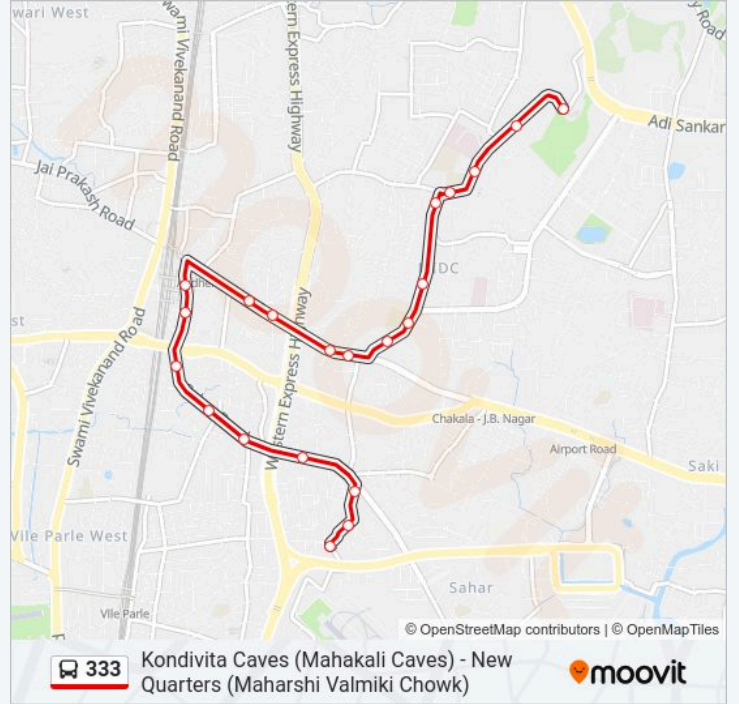

## 333 bus Info

**Direction:** Kondivita Caves (Mahakali Caves)

**Stops:** 21

**Trip Duration:** 15 min

**Line Summary:**

Holy Spirit Hospital

Saibaba Mandir / Satya Saibaba Mandir

Kondivita Caves (Mahakali Caves)