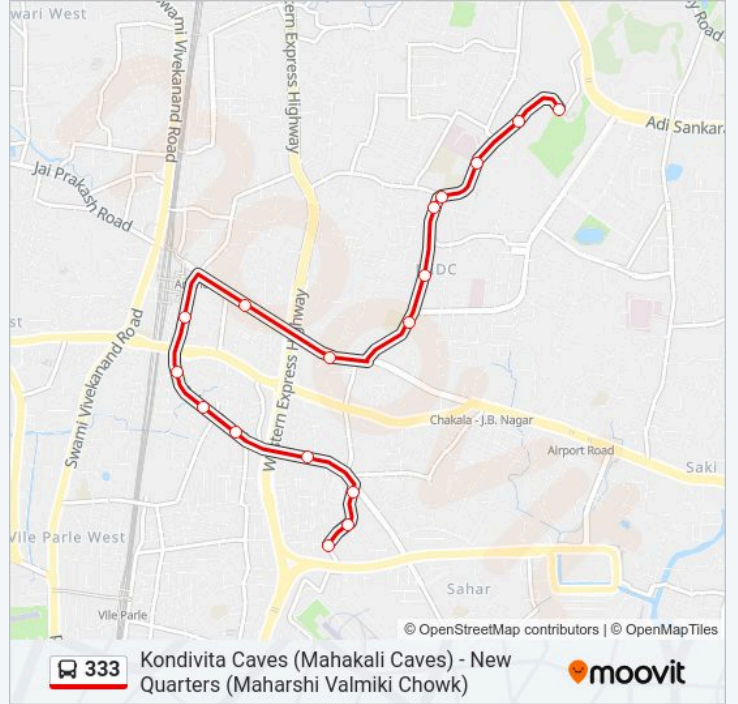

(1) New Quarters (Maharshi Valmiki Chowk): 05:15-23:00(2) Kondivita Caves (Mahakali Caves): 05:35-23:31

Use the Moovit App to find the closest 333 bus station near you and find out when is the next 333 bus arriving.

**Direction: New Quarters (Maharshi Valmiki Chowk)**

17 stops

[VIEW LINE SCHEDULE](#)

Kondivita Caves (Mahakali Caves)  
Saibaba Mandir / Satya Saibaba Mandir  
Holy Spirit Hospital  
Canossa School  
Sher-E-Punjab  
Shanti Nagar Andheri (E)  
Nelco  
Chakala / WEH Metro Station  
Vishal Hall / Prakash Studio  
Agarkar Chowk  
Vijay Nagar Society Andheri  
Shivaji Chowk Andheri  
Garware Chowk  
Parsi Wada  
Chakala Cigarette Factory  
Baman Pada  
New Quarters (Maharshi Valmiki Chowk)

**333 bus Time Schedule**

New Quarters (Maharshi Valmiki Chowk) Route  
Timetable:

Monday	05:15-23:00
Tuesday	05:15-23:00
Wednesday	05:15-23:00
Thursday	05:15-23:00
Friday	05:15-23:00
Saturday	05:15-23:00
Sunday	05:15-23:00

**333 bus Info****Direction:** New Quarters (Maharshi Valmiki Chowk)**Stops:** 17**Trip Duration:** 14 min**Line Summary:**