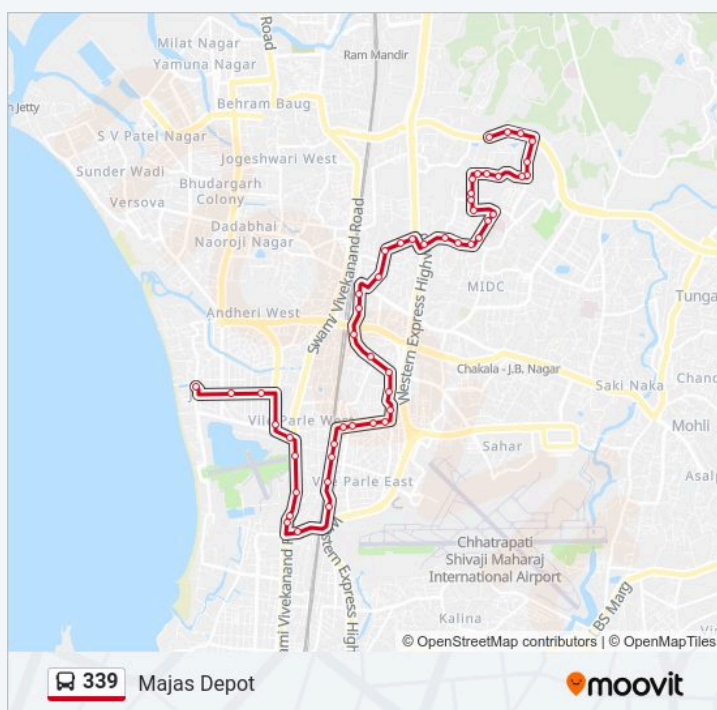

Gurudwar Chowk

Tuesday 07:00 - 21:40

Wednesday 07:00 - 21:40

Thursday 07:00 - 21:40

Friday 07:00 - 21:40

Saturday 07:00 - 21:40

339 bus Info

Direction: Majas Depot

Stops: 50

Trip Duration: 39 min

Line Summary:

Domnic School

Tolani College

Tolani Naka

Guru Nanak Vidyalay

Datta Mandir / Hema Industrial Estate