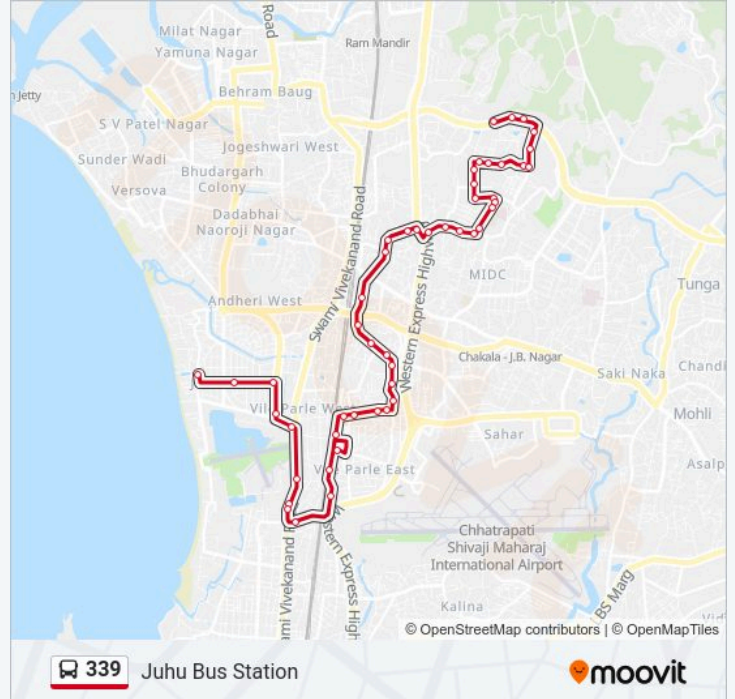

Juhu Bus Station

Direction: Majas Depot

50 stops

[VIEW LINE SCHEDULE](#)

Juhu Bus Station

339 bus Time Schedule

Majas Depot Route Timetable:

Sunday	07:00 - 21:40
--------	---------------