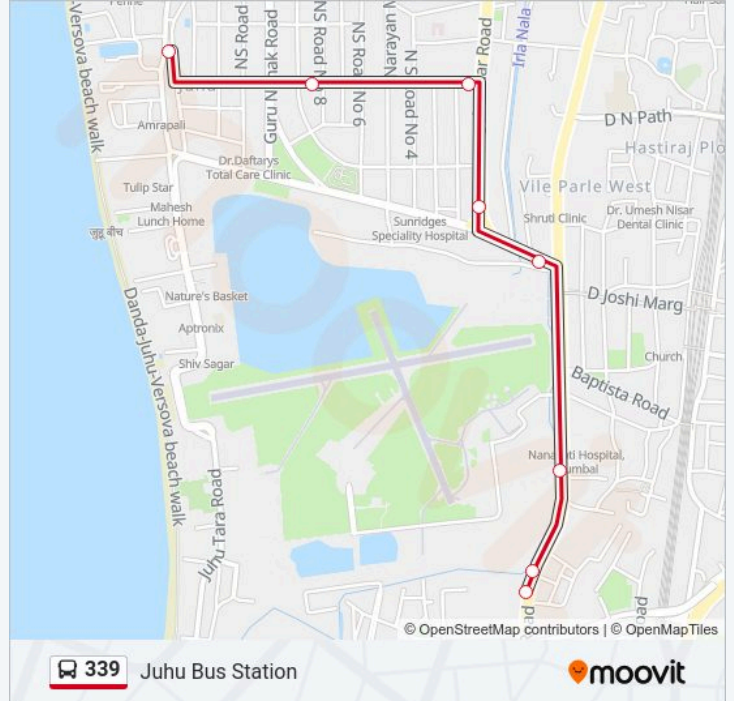

339

Juhu Bus Station

Get The App

The 339 bus line (Juhu Bus Station) has 2 routes. For regular weekdays, their operation hours are:

(1) Juhu Bus Station: 06:43 - 16:12(2) Santacruz Depot: 10:41 - 22:00

Use the Moovit App to find the closest 339 bus station near you and find out when is the next 339 bus arriving.

Direction: Juhu Bus Station

8 stops

[VIEW LINE SCHEDULE](#)

- Santacruz Depot
- Santacruz Depot
- Nanavati Hospital
- Vile Parle
- Mithibai College
- Dr.Cooper Hospital
- 9th Marg South North
- Juhu Bus Station

339 bus Time Schedule

Juhu Bus Station Route Timetable:

Sunday	06:43 - 16:12
Monday	06:43 - 16:12
Tuesday	06:43 - 16:12
Wednesday	06:43 - 16:12
Thursday	06:43 - 16:12
Friday	06:43 - 16:12
Saturday	06:43 - 16:12

339 bus Info

Direction: Juhu Bus Station

Stops: 8

Trip Duration: 9 min

Line Summary:

Direction: Santacruz Depot

9 stops

[VIEW LINE SCHEDULE](#)