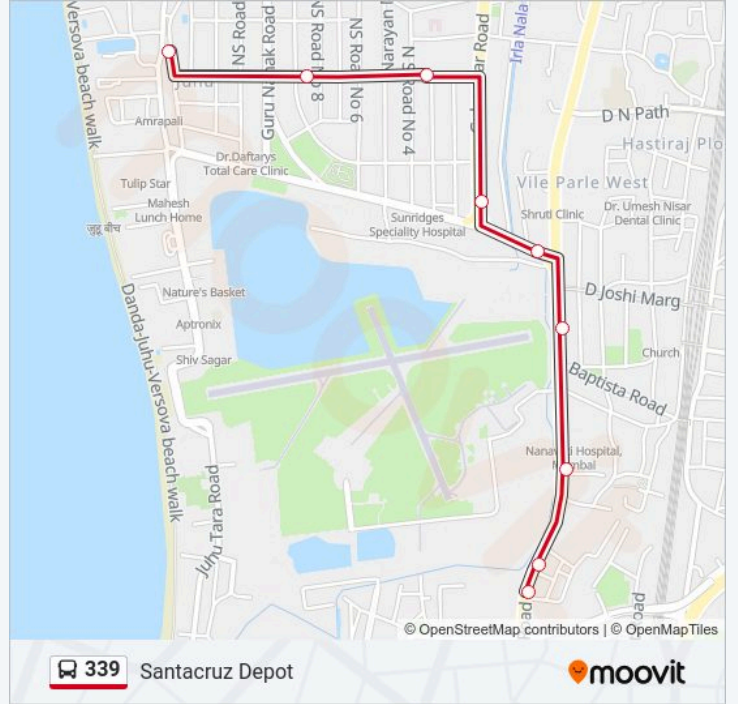

339 bus time schedules and route maps are available in an offline PDF at moovitapp.com. Use the Moovit App to see live bus times, train schedule or subway schedule, and step-by-step directions for all public transit in Mumbai.

© 2024 Moovit - All Rights Reserved