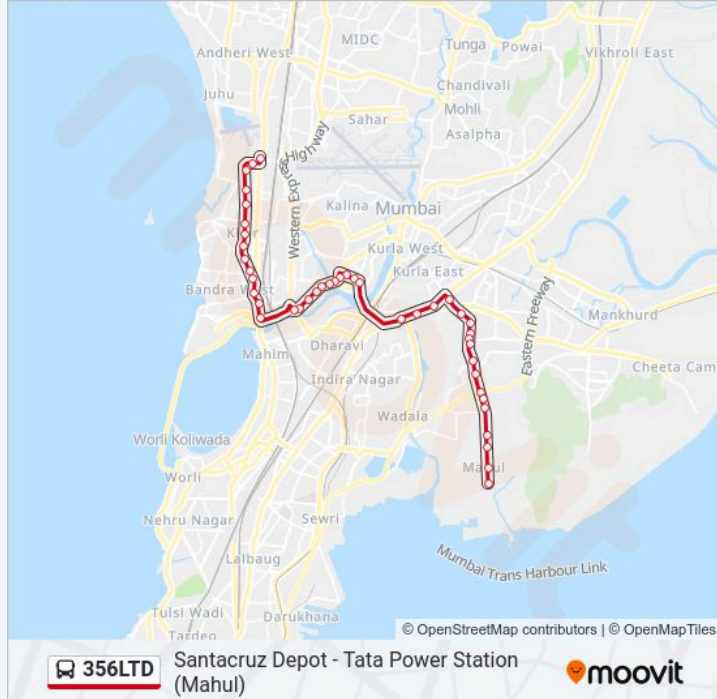

Bharat Petroleum Gate

Gawangaon Refineries

Direction: Santacruz Depot

45 stops

[VIEW LINE SCHEDULE](#)

Tata Power Centre (Mahul)

Indian Oil

Gawangaon Refineries