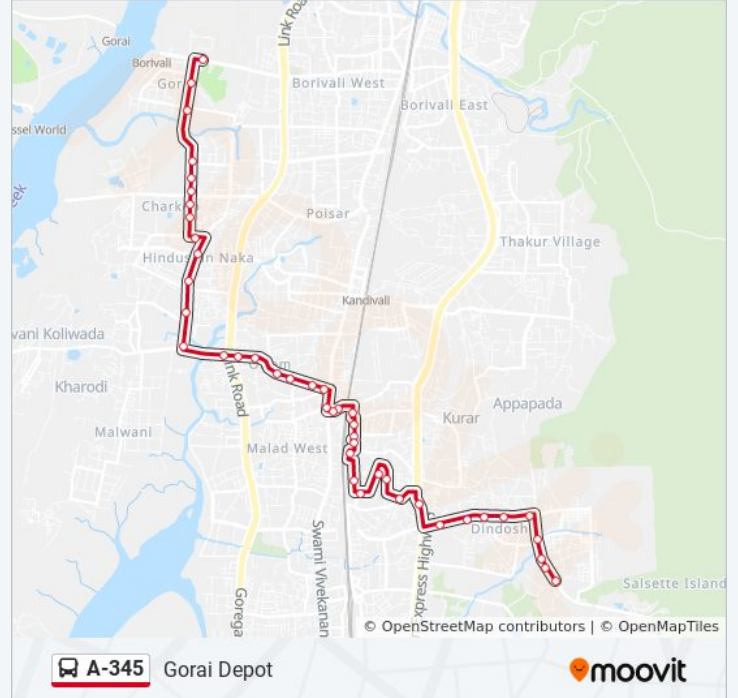

Charkop Market

P. Thakre Nagar Market

Saibaba Mandir

Prabodhankar Thackeray Nagar Bus Station  
(Charkop Bus Station)

Gorai Bridge

Suvidya School

Gorai Depot

### Direction: Santosh Nagar (Extension)

41 stops

[VIEW LINE SCHEDULE](#)

Gorai Depot

Suvidya School

Gorai Bridge

Prabodhankar Thackeray Nagar Bus Station  
(Charkop Bus Station)

Saibaba Mandir