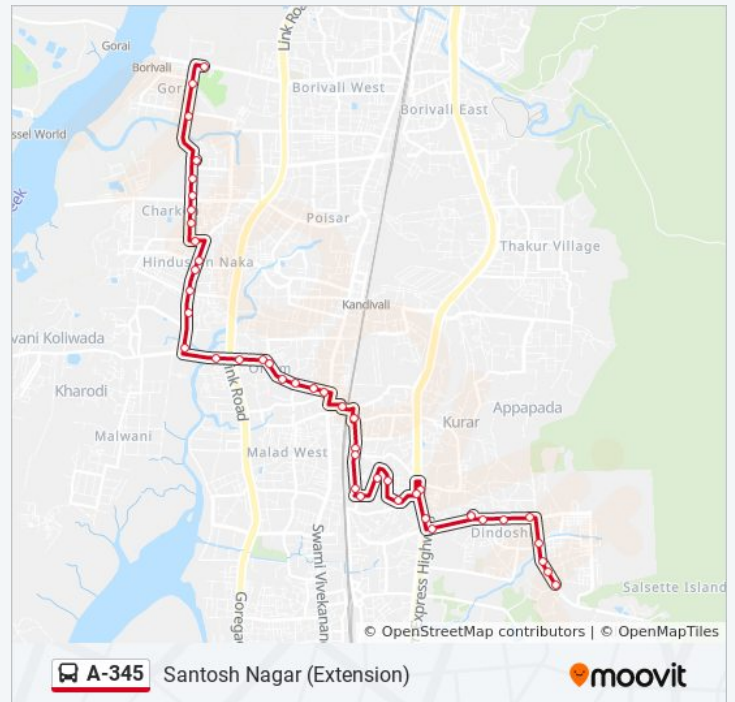

## A-345 bus Info

**Direction:** Santosh Nagar (Extension)

**Stops:** 41

**Trip Duration:** 32 min

**Line Summary:**

A-345 bus time schedules and route maps are available in an offline PDF at moovitapp.com. Use the [Moovit App](#) to see live bus times, train schedule or subway schedule, and step-by-step directions for all public transit in Mumbai.