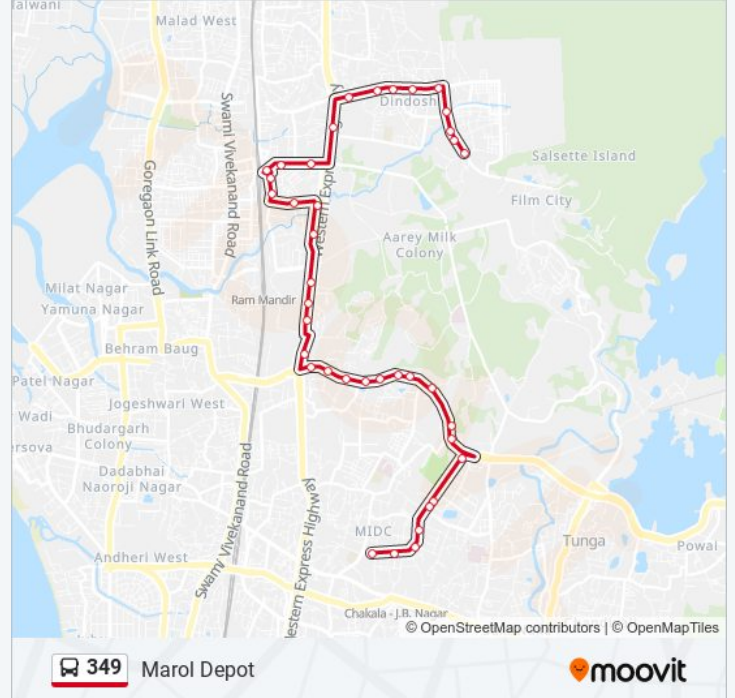

## 349 bus Info

**Direction:** Marol Depot

**Stops:** 39

**Trip Duration:** 36 min

**Line Summary:**

Camp

Pratap Nagar (Majas)

Ramwadi

Seepz Village

Seepz Bus Station

C Cross Road Seepz

Orkay Mill

Gautam Nagar (Marol)

E.S.I.S Hospital / Midc Police Station

Marol Depot

### Direction: Santosh Nagar (Extension)

40 stops

[VIEW LINE SCHEDULE](#)

Marol Depot

E.S.I.S Hospital / Midc Police Station

Gautam Nagar (Marol)

Orkay Mill

C Cross Road Seepz