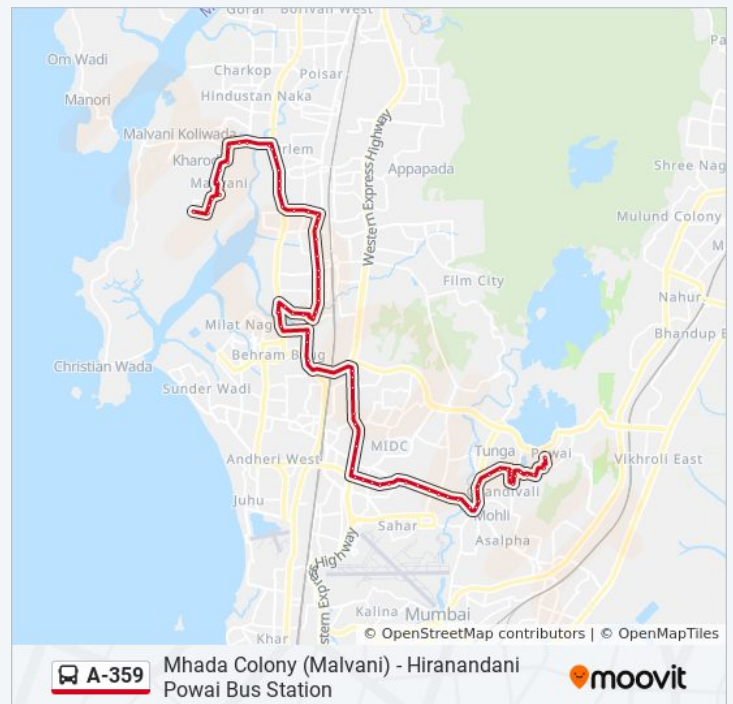

Aashiyana Tower

Anand Nagar

**Direction:** Mhada Colony (Malvani)

**Stops:** 76

**Trip Duration:** 77 min

**Line Summary:**

Goregaon Oshiwara Depot

Bhagatsingh Nagar / Sejal Park