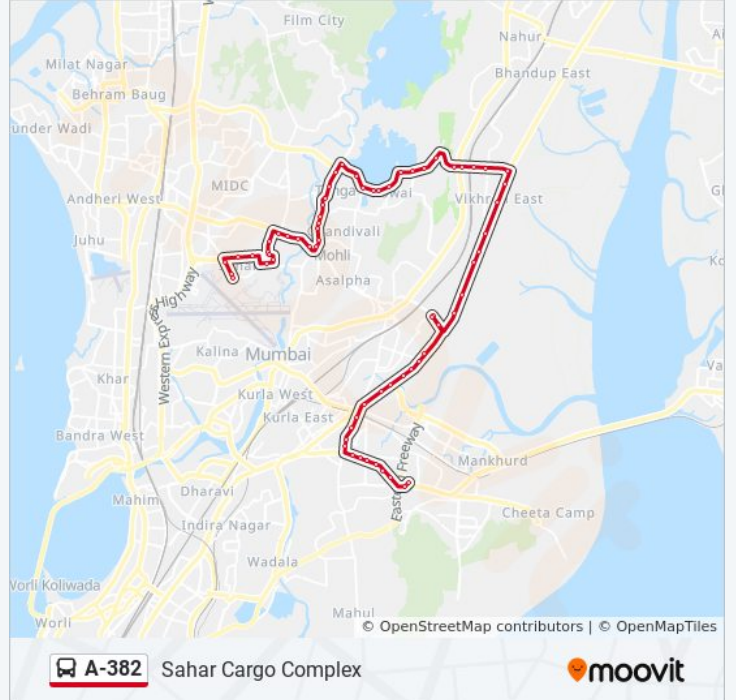

A-382 bus Info

Direction: Sahar Cargo Complex

Stops: 68

Trip Duration: 55 min

Line Summary:

Ghatkopar Depot
Ghatkopar Bus Station
Laxmi Nagar (Ghatkopar-E)
Nityanand Nagar Ghatkopar (W)
Shreyas Cinema
Damodar Park
Dargah Vikhroli
Meena Tai Thackeray Park
Vikhroli Depot
Godrej Company Vikhroli (W)
Asha Usha Company
Vikhroli Station Road (W)
Vikhroli Station Road (W)
Cipla Company
Municipal Office Vikhroli
Hindustan Company Vikhroli (W)
Gandhi Nagar Kanjurmarg (W)
Gandhi Nagar
I.I.T.Market
I.I.T.Main Gate
Gateway Plaza
Punchkutir, Ganesh Mandir (Powai)
Hiranandani
Powai Vihar Complex
Ram Ashram
Powai Police Station
Shipping Corporation
Dr.Ambedkar Udyan (Powai)
Dr.Ambedkar Udyan (Powai)
L & T Gate No.6
Tunga Village
E.S.I.S. Local Office
John Baker