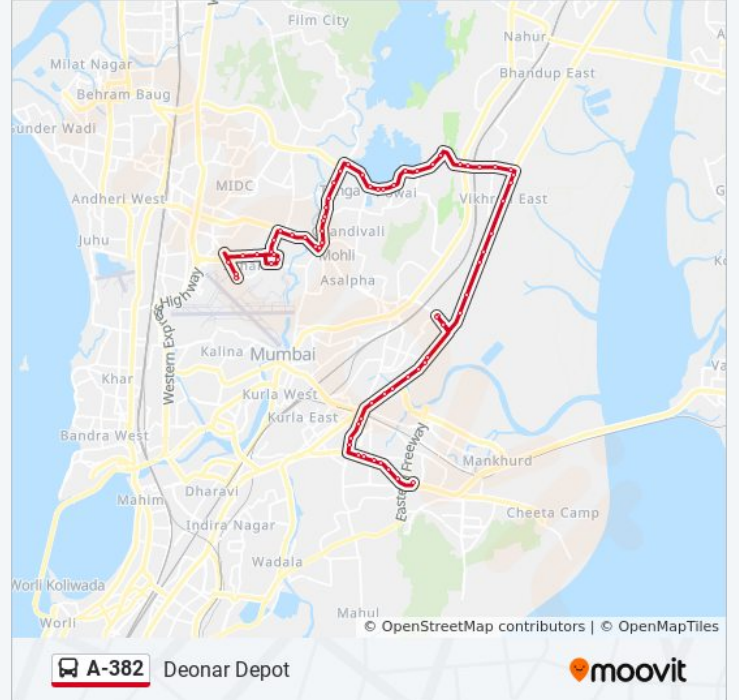

Shipping Corporation

Powai Police Station

Ram Ashram

Powai Vihar Complex

Hiranandani

Punchkutir, Ganesh Mandir (Powai)

Gateway Plaza

I.I.T.Main Gate

I.I.T.Market

Gandhi Nagar

Gandhi Nagar Kanjurmarg (W)

Hindustan Company Vikhroli (W)

Municipal Office Vikhroli

Cipla Company

Vikhroli Station Road (W)

Asha Usha Company

Godrej Company Vikhroli (W)

Vikhroli Depot

Meena Tai Thackeray Park

Dargah Vikhroli

Damodar Park

Shreyas Cinema

Nityanand Nagar Ghatkopar (W)

Laxmi Nagar (Ghatkopar-E)

Ghatkopar Bus Station

Ghatkopar Depot

Ramabai Nagar

Shanti Sudha Park Jain Mandir

Nalanda Society Ghatkopar

R.T.O. / Kamraj Nagar (Ghatkopar-E)

Jijamata Bhosale Marg Junction

Chheda Nagar

Amar Mahal / Chedda Nagar