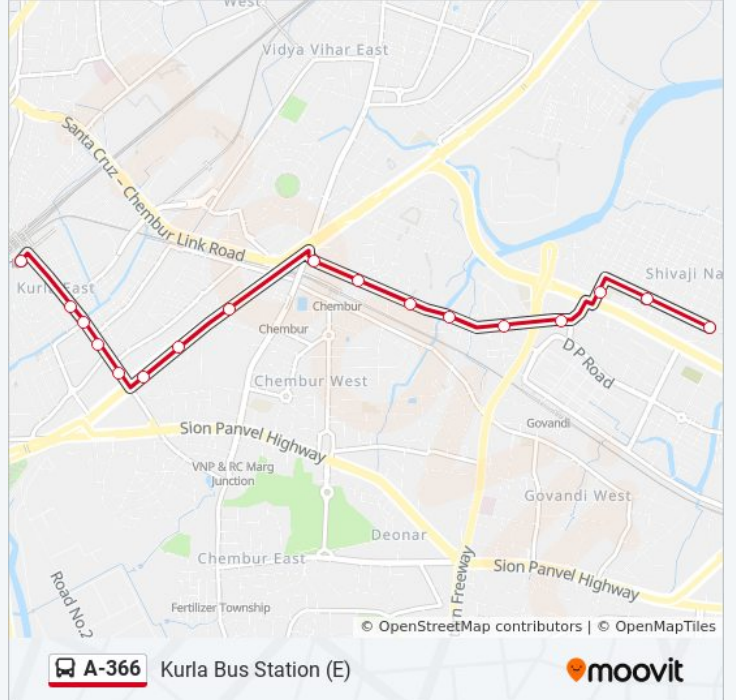

A-366

Kurla Bus Station (E)

[View In Website Mode](#)

The A-366 bus line (Kurla Bus Station (E)) has 2 routes. For regular weekdays, their operation hours are:

(1) Kurla Bus Station (E): 6:30 AM - 10:15 PM (2) Shivajinagar Terminus: 7:00 AM - 10:45 PM

Use the Moovit App to find the closest A-366 bus station near you and find out when is the next A-366 bus arriving.

Direction: Kurla Bus Station (E)

17 stops

[VIEW LINE SCHEDULE](#)

Shivajinagar Terminus
Shivaji Nagar Post Office
Shivajinagar Junction
New Gautam Ngr.
Ashish Nagar
Narayan Guru High School
Shivsena Office
Ambedkar Nagar
Amar Mahal
Postal Colony
S. G. Barve Marg Naka
S.G.Barve Marg Naka (Kurla-E)
Thakkar Bappa Colony
Kamgar Nagar
Kamgar Nagar
Nehru Nagar
Kurla Bus Station (E)

A-366 bus Time Schedule

Kurla Bus Station (E) Route Timetable:

Sunday	6:30 AM - 10:15 PM
Monday	6:30 AM - 10:15 PM
Tuesday	6:30 AM - 10:15 PM
Wednesday	6:30 AM - 10:15 PM
Thursday	6:30 AM - 10:15 PM
Friday	6:30 AM - 10:15 PM
Saturday	6:30 AM - 10:15 PM

A-366 bus Info**Direction:** Kurla Bus Station (E)**Stops:** 17**Trip Duration:** 16 min**Line Summary:**

Direction: Shivajinagar Terminus

17 stops

[VIEW LINE SCHEDULE](#)

- Kurla Bus Station (E)
- Nehru Nagar
- Nehru Nagar
- Kamgar Nagar
- Kamgar Nagar
- Thakkar Bappa Colony
- S.G.Barve Marg Naka (Kurla-E)
- Postal Colony
- Amar Mahal
- Ambedkar Nagar
- Shivsena Office
- Narayan Guru High School
- Ashish Nagar
- New Gautam Nagar
- Shivajinagar Junction
- Shivaji Nagar Post Office
- Shivajinagar Terminus