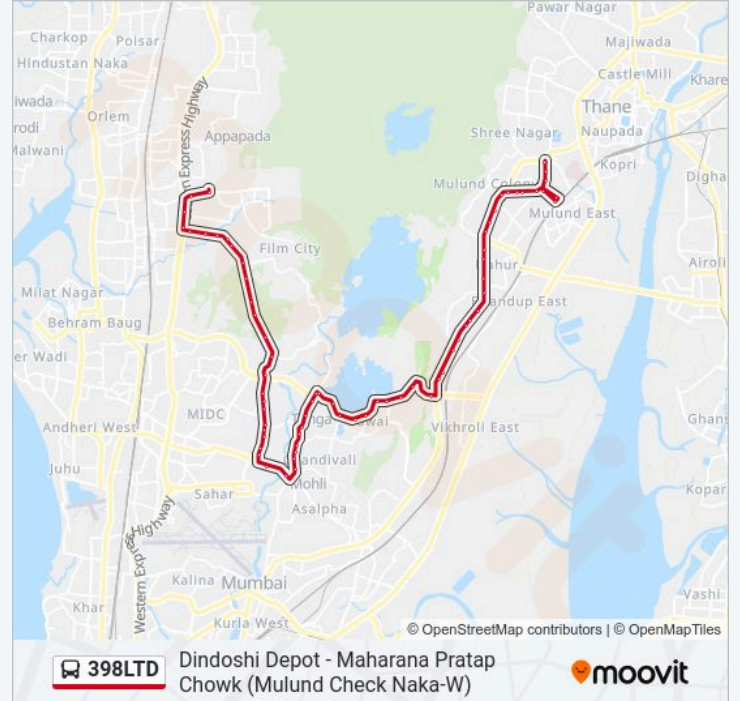

State Bank

Saki Naka / Dr.Datta Samant Chowk

Mittal Estate

Marol Naka

Marol Village

State Bank Of India Marol

Marol Maroshi Bus Station

Marol Maroshi Bus Station