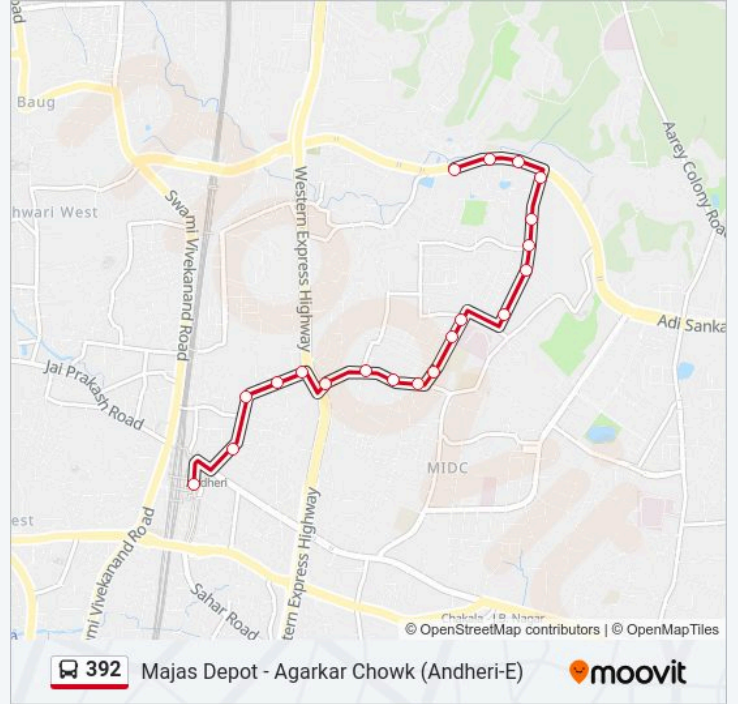

### 392 bus Info

**Direction:** Agarkar Chowk (Andheri-E)

**Stops:** 21

**Trip Duration:** 11 min

**Line Summary:**

**Direction: Majas Depot**

20 stops

[VIEW LINE SCHEDULE](#)

**392 bus Info**

**Direction:** Majas Depot

**Stops:** 20

**Trip Duration:** 11 min

**Line Summary:**

Kalpataru Estate

Majas Depot

392 bus time schedules and route maps are available in an offline PDF at [moovitapp.com](https://moovitapp.com). Use the Moovit App to see live bus times, train schedule or subway schedule, and step-by-step directions for all public transit in Mumbai.

© 2024 Moovit - All Rights Reserved