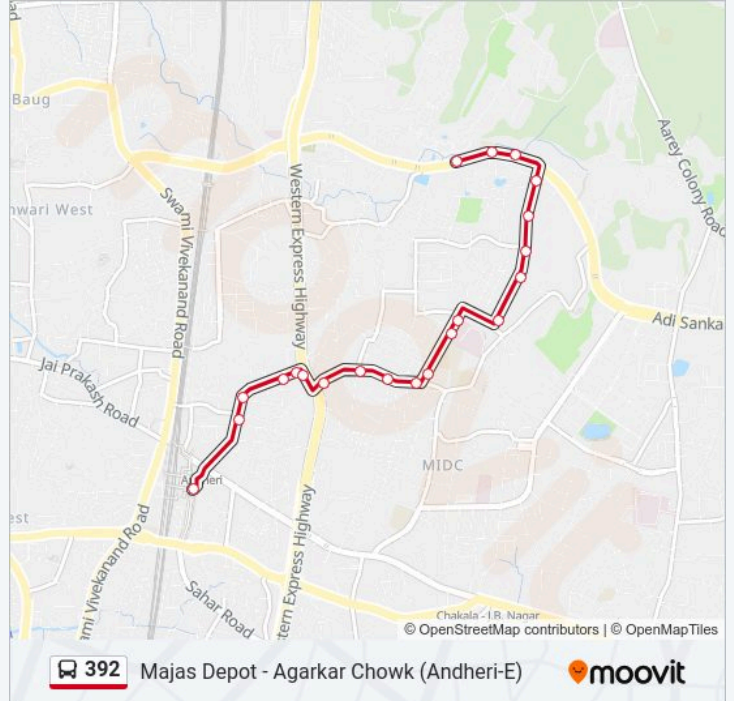

### Direction: Agarkar Chowk (Andheri-E)

21 stops

[VIEW LINE SCHEDULE](#)

Majas Depot  
Kalpataru Estate  
Green Field  
Namaskar  
Poonam Nagar  
P.M.G.P Colony (Majas)  
Model Town (Majas)  
Takshila  
Tolani Naka  
Tolani College  
Domnic School  
Gurudwar Chowk  
Sher- E- Punjab Colony  
Aghadi Nagar  
Pump House  
Radha Silk Mills  
Radha Silk Mill  
Sona Industries Premises  
Parsi Panchayat / Dhobi Ghat  
Old Nagardas Road  
Agarkar Chowk (Andheri E)

### 392 bus Time Schedule

Agarkar Chowk (Andheri-E) Route Timetable:

|           |               |
|-----------|---------------|
| Sunday    | 01:09 - 16:49 |
| Monday    | 01:09 - 16:49 |
| Tuesday   | 01:09 - 16:49 |
| Wednesday | 01:09 - 16:49 |
| Thursday  | 01:09 - 16:49 |
| Friday    | 01:09 - 16:49 |
| Saturday  | 01:09 - 16:49 |

### 392 bus Info

**Direction:** Agarkar Chowk (Andheri-E)

**Stops:** 21

**Trip Duration:** 11 min

**Line Summary:**

**Direction: Majas Depot**

20 stops

[VIEW LINE SCHEDULE](#)