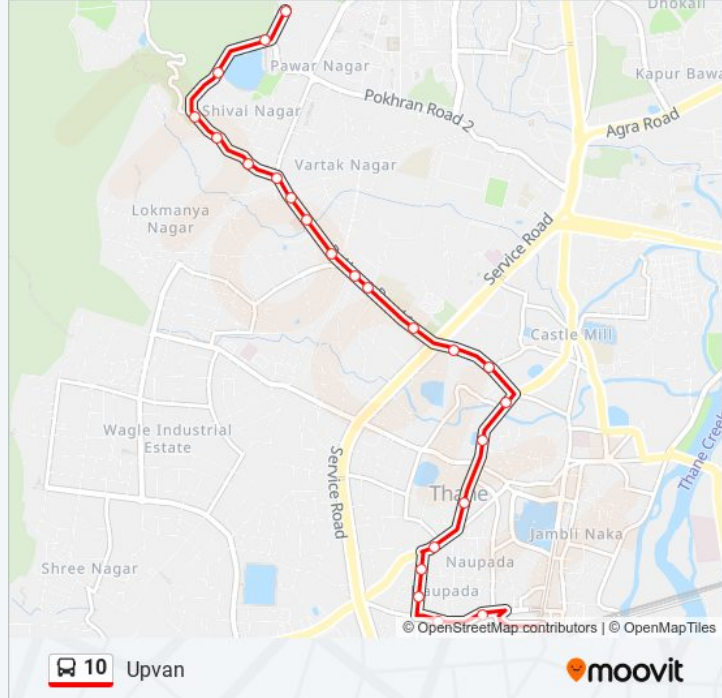

Shivai Nagar

Khandelwal Estate

Bhu Kendra

Upavan

Upvan Voltas

Upvan

10 bus time schedules and route maps are available in an offline PDF at moovitapp.com. Use the [Moovit App](#) to see live bus times, train schedule or subway schedule, and step-by-step directions for all public transit in Mumbai.

[About Moovit](#) • [MaaS Solutions](#) • [Supported Countries](#) • [Mooviter Community](#)

© 2024 Moovit - All Rights Reserved

Check Live Arrival Times