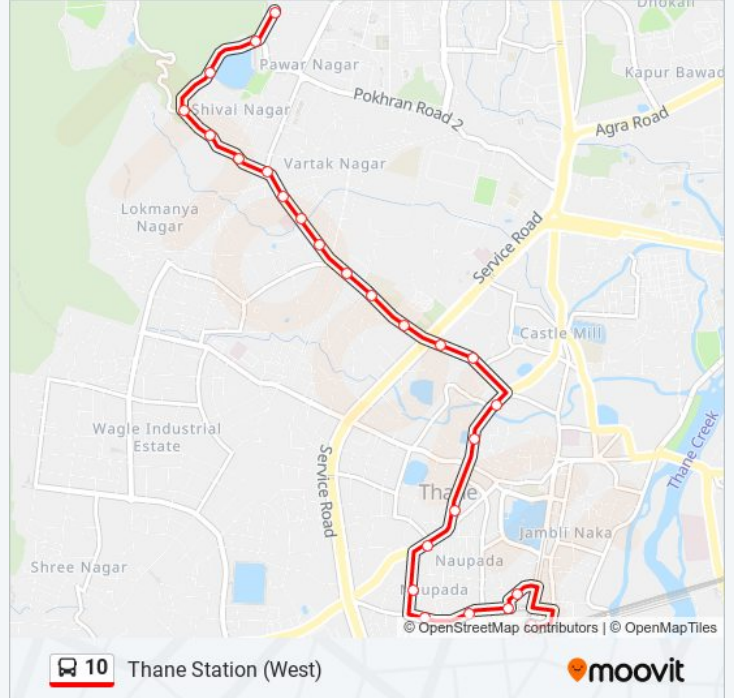

Thane Station (West)

[Get The App](#)

The 10 bus line (Thane Station (West)) has 2 routes. For regular weekdays, their operation hours are:

(1) Thane Station (West): 06:00 - 23:25(2) Upvan: 05:40 - 23:00

10 bus Time Schedule

Thane Station (West) Route Timetable:

Sunday	06:00 - 23:25
Monday	06:00 - 23:25
Tuesday	06:00 - 23:25
Wednesday	06:00 - 23:25
Thursday	06:00 - 23:25
Friday	06:00 - 23:25
Saturday	06:00 - 23:25

10 bus Info

Direction: Thane Station (West)

Stops: 25

Trip Duration: 18 min

Line Summary:

Gaondevi

Gaondevi

Thane Station (West)

Direction: Upvan

24 stops

[VIEW LINE SCHEDULE](#)

Thane Station (West)

A.K. Joshi Vidyalaya

Ice Factory

Shahu Market

Hari Niwas