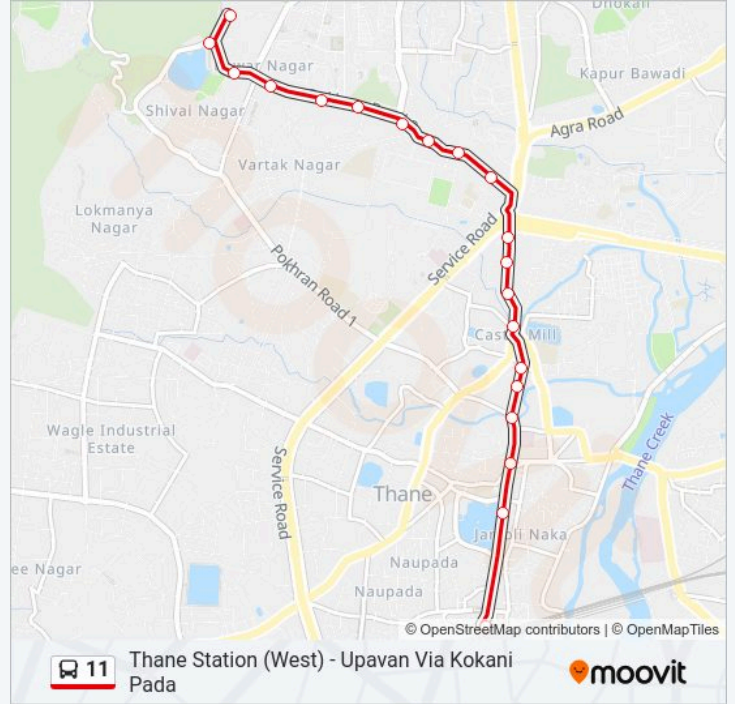

## Thane Station (West) - Upavan Via Kokani Pada

[Get The App](#)

The 11 bus line (Thane Station (West) - Upavan Via Kokani Pada) has 2 routes. For regular weekdays, their operation hours are:

(1) Thane Station (West) Via Kokani Pada: 06:30 - 21:30 (2) Upavan Via Kokani Pada: 07:00 - 21:55

### Direction: Thane Station (West) Via Kokani Pada

24 stops

[VIEW LINE SCHEDULE](#)

Upvan  
Upvan Voltas  
Gawand Baug  
Bethany Hospital  
Vasant Vihar Telephone Exchange  
Glaxo Company  
Gandhi Nagar (Thane)  
Voltas Company  
Subhash Nagar (Thane)  
Oswal Park (Thane)  
Majiwada Naka  
Muktai Nagar Majiwada  
Gokul Nagar  
Ambika Yog Kutir  
Castle Mill Chowk  
Holy Cross School  
Police Line  
Central Maidan  
Civil Court Naka  
Tembhi Naka  
Talav Pali

### Direction: Upavan Via Kokani Pada

20 stops

[VIEW LINE SCHEDULE](#)

Thane Station (W)

Talav Pali

Court Naka

Shishu Gyan Mandir

School No 7

### 11 bus Info

**Direction:** Upavan Via Kokani Pada

**Stops:** 20

**Trip Duration:** 16 min

**Line Summary:**

Upvan Voltas

Upvan

11 bus time schedules and route maps are available in an offline PDF at [moovitapp.com](https://moovitapp.com). Use the Moovit App to see live bus times, train schedule or subway schedule, and step-by-step directions for all public transit in Mumbai.