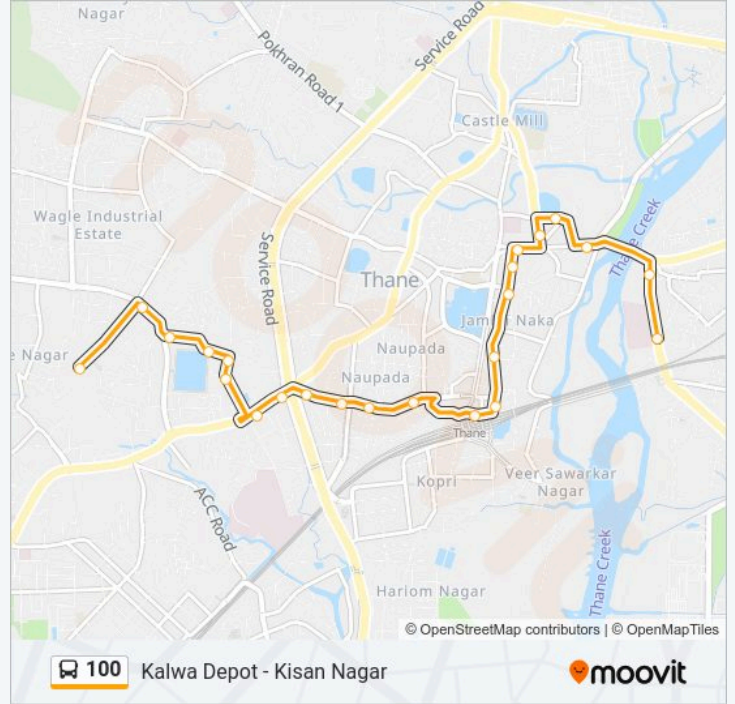

Sankalp Chowk Raghunath Nagar

Shivam Society

M.I.D.C.Corner

Road Number 16

Kisan Nagar

100 bus time schedules and route maps are available in an offline PDF at moovitapp.com. Use the Moovit App to see live bus times, train schedule or subway schedule, and step-by-step directions for all public transit in Mumbai.

© 2024 Moovit - All Rights Reserved