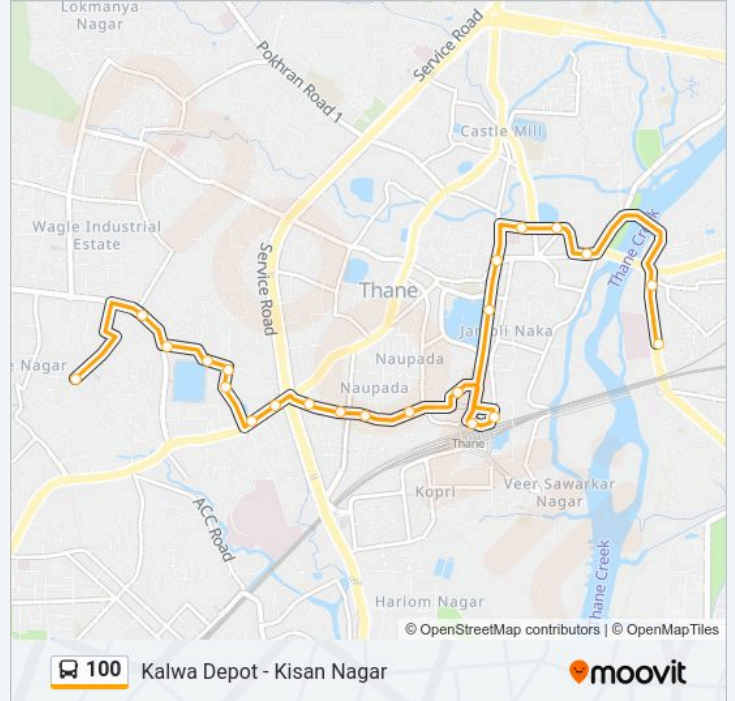

### 100 bus Time Schedule

Kalwa Depot Route Timetable:

Sunday	06:20 - 19:45
Monday	06:20 - 19:45
Tuesday	06:20 - 19:45
Wednesday	06:20 - 19:45
Thursday	06:20 - 19:45
Friday	06:20 - 19:45
Saturday	06:20 - 19:45

### 100 bus Info

**Direction:** Kalwa Depot

**Stops:** 22

**Trip Duration:** 20 min

**Line Summary:**

## Kalwa Depot