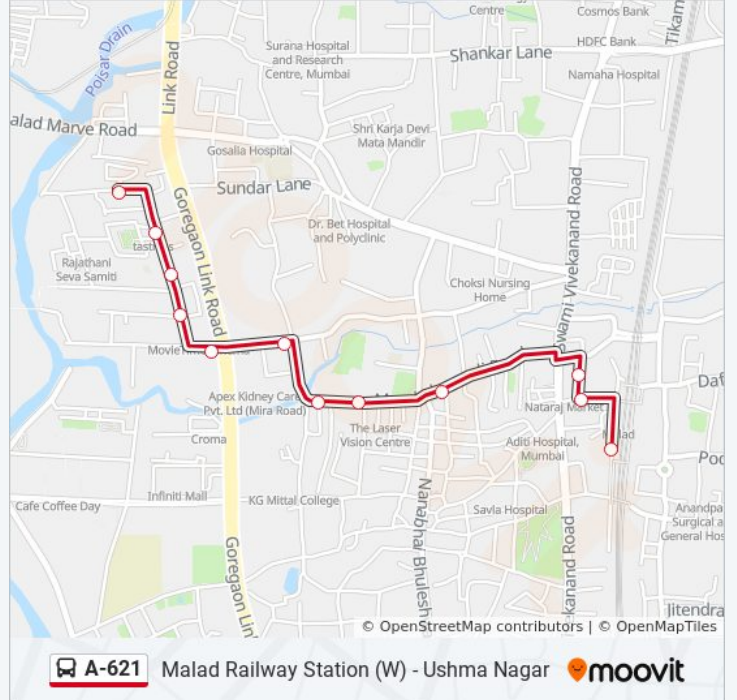

Use the Moovit App to find the closest A-621 bus station near you and find out when is the next A-621 bus arriving.

Direction: Malad Railway Station (W)

14 stops

[VIEW LINE SCHEDULE](#)

Ushma Nagar

Salasar Hanuman Mandir (Malad)

A-621 bus Info**Direction:** Malad Railway Station (W)**Stops:** 14**Trip Duration:** 10 min**Line Summary:**

Direction: Ushma Nagar

12 stops

[VIEW LINE SCHEDULE](#)

- Malad Railway Station (W)
- Malad Station-W (Kasturba Chowki)
- Malad Railway Station (W)
- Liberty Garden
- Krishna Building
- Navy Nagar (Malad)
- Mariamman Mandir
- Movie Time Cinema (Malad)
- Modern Usha Colony
- National Dairy
- Saibaba Park (Evershine Nagar)
- Ushma Nagar

A-621 bus Time Schedule

Ushma Nagar Route Timetable:

Sunday	06:15 - 22:00
Monday	06:15 - 22:00
Tuesday	06:15 - 22:00
Wednesday	06:15 - 22:00
Thursday	06:15 - 22:00
Friday	06:15 - 22:00
Saturday	06:15 - 22:00

A-621 bus Info

Direction: Ushma Nagar

Stops: 12

Trip Duration: 7 min

Line Summary:

A-621 bus time schedules and route maps are available in an offline PDF at moovitapp.com. Use the [Moovit App](#) to see live bus times, train schedule or subway schedule, and step-by-step directions for all public transit in Mumbai.