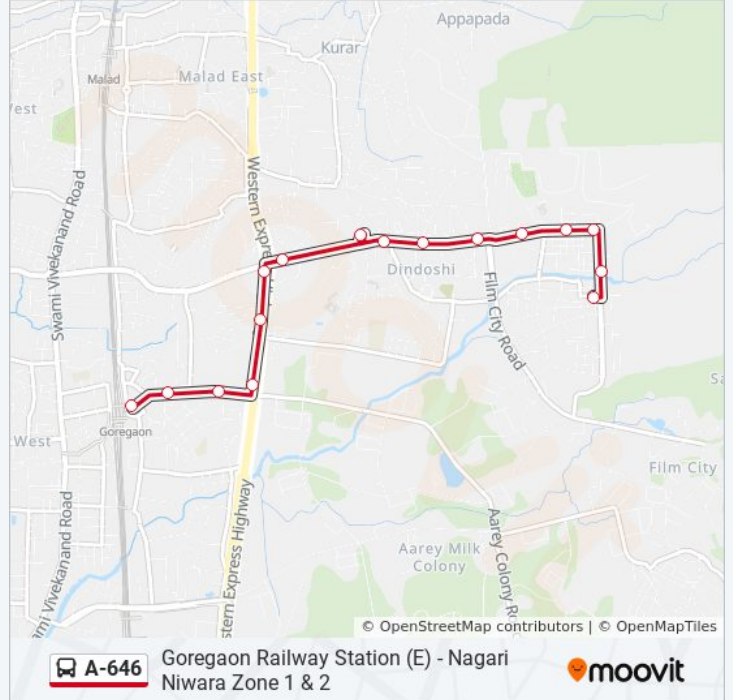

(1) Goregaon Railway Station (E): 6:00 AM - 10:00 PM (2) Nagari Niwara Zone 1 & 2: 6:25 AM - 10:30 PM

Use the Moovit App to find the closest A-646 bus station near you and find out when is the next A-646 bus arriving.

A-646 bus Info**Direction:** Goregaon Railway Station (E)**Stops:** 18**Trip Duration:** 13 min**Line Summary:**

Direction: Nagari Niwara Zone 1 & 2

16 stops

[VIEW LINE SCHEDULE](#)

- Goregaon Railway Station (E)
- Peru Baug
- Goregaon Check Naka No.1
- Goregaon Check Naka
- Virwani Estate / Sarvodaya Nagar
- General A.K.Vaidya Marg Junction
- General A.K.Vaidya Marg Junction
- Dindoshi Bus Station
- Session Court (Dindoshi)
- Gokuldharm Market
- Wagheshwari Mandir
- Samana Parivar
- Sankalp Society (Nagari Niwara)
- Infinity It Park
- Maitrayiya Society
- Nagari Niwara Zone 1 & 2

A-646 bus Time Schedule

Nagari Niwara Zone 1 & 2 Route Timetable:

Sunday	6:25 AM - 10:30 PM
Monday	6:25 AM - 10:30 PM
Tuesday	6:25 AM - 10:30 PM
Wednesday	6:25 AM - 10:30 PM
Thursday	6:25 AM - 10:30 PM
Friday	6:25 AM - 10:30 PM
Saturday	6:25 AM - 10:30 PM

A-646 bus Info

Direction: Nagari Niwara Zone 1 & 2

Stops: 16

Trip Duration: 13 min

Line Summary:

A-646 bus time schedules and route maps are available in an offline PDF at moovitapp.com. Use the [Moovit App](#) to see live bus times, train schedule or subway schedule, and step-by-step directions for all public transit in Mumbai.